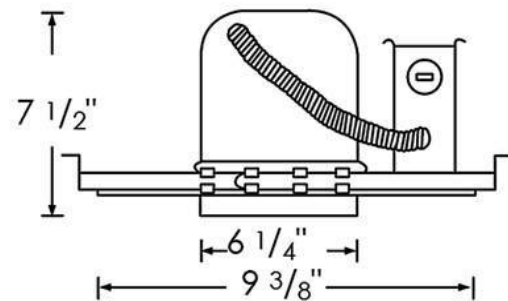

RP

LIGHTING • FANS

Type:
Project:
Comments:
Prepared By:

Part #	8102HAQ
Category #:	8102
Family:	Recessed
Product Category:	Recessed Down Light
Description:	6" Airtight Incandescent Recessed Down Light w/ socket bracket
Design Features	
Connectors	3 part quick connectors pre installed in all J Boxes
Construction	New construction
Thermal Protection	Protected against misuse of insulation and improper wiring
IC Rating	IC rated for direct contact with non cellulose type insulation
J Box	Listed for feed through wiring (4 in-4 out) and seven 1/2" knockouts
Bar hangers	Pre installed allowing for position at any point w/in a 24" joist span. Can be turned 90° on plaster frame, & to fit T-bar spine w/out additional clamps for use in drop ceilings.
Nails	Pre installed captive nails on bar hangers
Wattage	Up to 90W
Voltage	120V-60Hz
Warranty	1 year limited warranty
Lamp	A19, PAR30/38, BR30/38, LED retro
Listing	
ETL/UL	ETL and cETL certified for damp location
Meets Washington's State energy code for restricted airflow	

Additional Information

1. Socket is adjustable for proper positioning of different lamps types.
2. Adjusts to fit up to 1-1/4" ceiling thickness.
3. 7-1/2" height allows use in 2" x 8" joist construction.