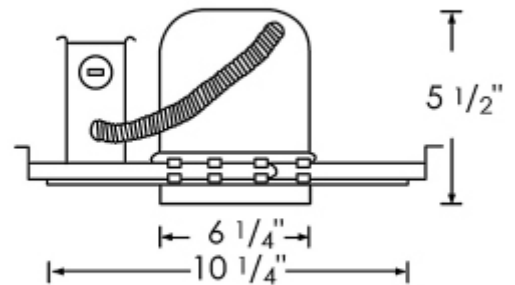

RP

LIGHTING • FANS

Type:
Project:
Comments:
Prepared By:

Part #	8104HICA
Category #:	8104
Family:	Recessed
Product Category:	Recessed Down Light
Description:	6" Shallow Incandescent IC rated housing
Design Features	
Connectors	3 part quick connectors pre installed in all J Boxes
Construction	New construction
Thermal Protection	Protected against misuse of insulation and improper wiring
IC Rating	IC rated for direct contact with non cellulose type insulation
J Box	Listed for feed through wiring (4 in-4 out) and seven ½" knockouts
Bar hangers	Pre installed allowing for position at any point w/in a 24" joist span. Can be turned 90° on plaster frame, & to fit T-bar spine w/out additional clamps for use in drop ceilings.
Nails	Pre installed captive nails on bar hangers
Wattage	Up to 75W
Voltage	120V-60Hz
Warranty	1 year limited warranty
Listing	
ETL/UL	cULus certified for damp location
Meets Washington's State energy code for restricted airflow	

Trim Options

	Type	Item#	Finishes	O.D.
	Shower, Lexan, Fresnel Lens 60W Max, A19	8502FS	Wet location listed Metal trim ring available	8"
	Baffle 75W Max PAR30/BR30	8504	Black Optional BA, BK rings	8"
	Lexan Flat Opal Albalite Lens 40W Max, A19	8505AL	Wet location listed Metal trim ring available	8"
	Eyeball, 75W Max, PAR30/BR30	8506	Brushed aluminum, black and white	8"
	Open Trim, 75W Max PAR30/BR30	8508	Brushed aluminum & white	8"
	Lexan Drop Opal 60W, A19	8509DR	Wet location listed Metal trim ring available	8"
	Baffle 75W Max PAR30/BR00	8511	Brushed aluminum, oil rubbed bronze, and white Optional BA, BK rings	8"
	Reflector, Specular 75W Max PAR30/BR30	8513	Brushed aluminum and clear Optional BA, BK rings	8"
	Regressed Eyeball, w/Baffle 75W Max PAR30/BR30	8516	White Airtight	8"
	Wall Wash 60W Max, A19	8517WW	White	8"
	Fresnel Lens w/White Baffle 40W Max, A19	8522	White	8"
	Wall Wash w/Reflector 60W Max, A19	8527	Clear and white	8"
	Regressed Drop Opal w/White Baffle 40W Max, A19	8537	Wet location listed White	8"