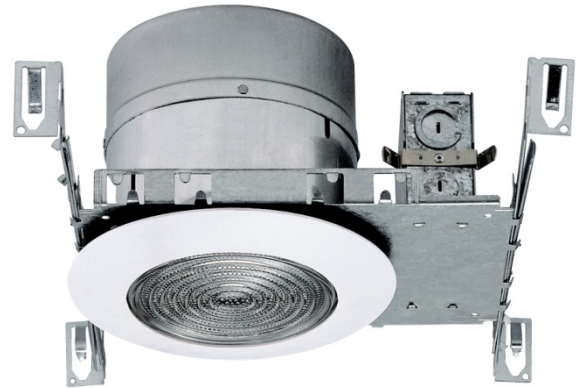

RP

LIGHTING • FANS

Type:
Project:
Comments:
Prepared By:

Part #	8104HICA
Category #:	8104
Family:	Recessed
Product Category:	Recessed Down Light
Description:	6" Shallow Incandescent IC rated housing
Design Features	
Connectors	3 part quick connectors pre installed in all J Boxes
Construction	New construction
Thermal Protection	Protected against misuse of insulation and improper wiring
IC Rating	IC rated for direct contact with non cellulose type insulation
J Box	Listed for feed through wiring (4 in-4 out) and seven ½" knockouts
Bar hangers	Pre installed allowing for position at any point w/in a 24" joist span. Can be turned 90° on plaster frame, & to fit T-bar spine w/out additional clamps for use in drop ceilings.
Nails	Pre installed captive nails on bar hangers
Wattage	Up to 75W
Voltage	120V-60Hz
Warranty	1 year limited warranty
Listing	
ETL/UL	cULus certified for damp location
Meets Washington's State energy code for restricted airflow	

	Gimbal 75W Max, PAR30	8540	Brushed aluminum, white & black	8"
	Splay 40W Max, A19	8546	White	8"

Additional Information

1. Socket is adjustable for proper positioning of different lamps types.
2. Adjusts to fit up to 1-1/4" ceiling thickness.
3. 5-1/2" height allows use in 2" x 6" joist construction.