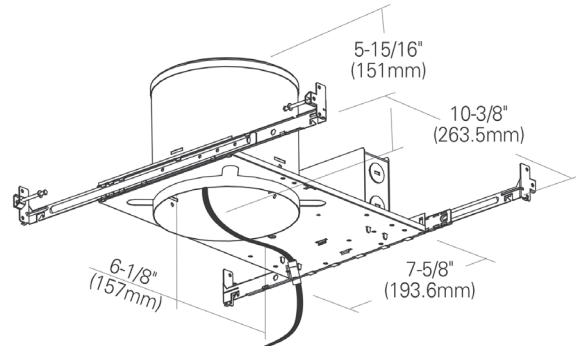

8117HA

120V/277V

Catalog #:		Type
Project:		Date
Prepared by:		

6" IC/AT Shallow Recessed LED Housing

DESCRIPTION

An ideal solution for affordability, efficiency, safety, and flexible design aesthetics. The 8117HA housing - module/trim combo balances power, efficiency and cost to bring you the options needed to complete a variety of residential or commercial projects with a reliable and modern LED down light solution.

DESIGN FEATURES

Housing

- Sturdy aluminum construction
- IC rated, suitable for direct contact with insulation
- Wet location rated when used with 8563 and 8568 module/trim
- Suitable for use in new construction applications
- 5-15/16" height allows for use in 2" x 6" joist construction
- Adjustable for ceiling thicknesses up to 1-1/4"
- Meets Washington's State energy code for restricted airflow

Junction Box

- Listed for through branch circuit wiring and includes (5) 1/2" knockouts with true pry-out slots and (4) knockouts with Romex cable clamp
- Ground wire provided in j-box
- Easy access plate for quick wiring

Hanger Bars

- Heavy-gauge captive hanger bars allow the housing to be secured to both joist or suspended "T" bar construction
- Adjustable to position the housing at any point within a 24" joist span or grid section.
- 4 captive nails for quick placement