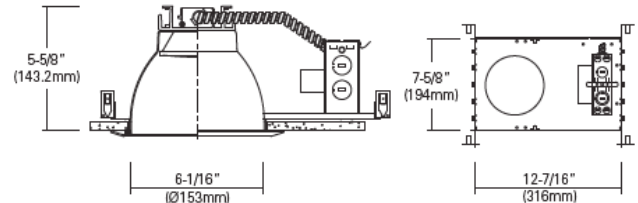

8122H

120V-277V Universal Voltage

Catalog #:		Type
Project:		Date
Prepared by:		

6" LED Frame-In

6" LED Frame-In

DESCRIPTION

An ideal solution for efficiency, safety, and flexible design aesthetics. The 8122H - a 6" LED Frame-In balances power, efficiency and cost to bring you the options needed to complete a variety of residential or commercial projects with a reliable and modern LED down light solution.

Housing

- Sturdy aluminum construction
- Suitable for use in new construction applications
- 5-5/8" height allows for use in 2" x 6" joist construction

Junction Box

- Listed for through branch circuit wiring and includes five (5) 3/4" knockouts
- Easy access plate for quick wiring

Dimensions

- Size: 12-7/16" x 6-1/16" x 5-5/8"
- Aperture: 6-1/16"

Certifications

- Energy Star - 3000K & 4000K Only
- cCSAus
- 5 year limited warranty

TEL: 800.937.6925 | Fax: 800.207.9509 | www.rplighting.com