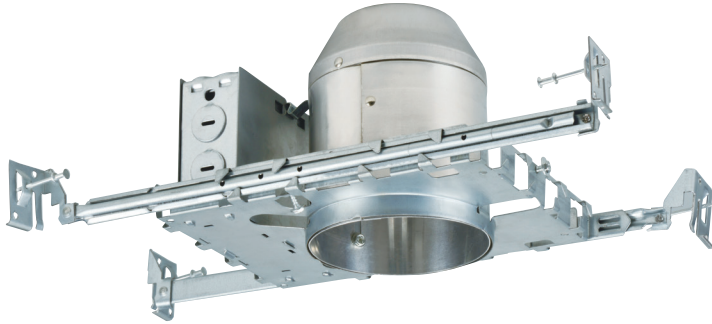

8201HA Series

120V-60Hz

Catalog #:		Type
Project:		Date
Prepared by:		

4" Airtight Frame-In

4" Airtight Frame-In

DESCRIPTION

This 8201HA Series is designed for quick and easy installation in existing ceilings. The housing is suitable for residential and commercial applications. Features thermal protector guards, adjustable hangar bars for easy installation.

DESIGN FEATURES

Electrical

- 120V
- Incandescent, 50W Max

Housing

- Sturdy aluminum construction
- Non-IC
- Thermally protected against misuse of insulation and improper lamping
- Adjusts to accommodate up to 1" ceiling thickness
- 5-1/2" height allows use in 2" x 6" joist construction
- Adjustable socket bracket plate for proper positioning of different lamp types

Junction Box

- J-box is listed for through-branch circuit wiring, (4in-4out) and seven 1/2" knockouts
- 3-port quick connectors pre-installed in all J-boxes

Bar Hanger

- Pre-installed bar hangers allow the housing to be positioned at any point within 24" joist span
- Pre-installed captive nails on bar hangers
- Bar hangers can be turned 90° on the plaster frame
- Bar hangers are designed to fit T-bar spine without additional clamps for use in drop ceilings

Dimensions

- H 5-1/2" x L 7-3/4" x W 5-3/4"
- Aperture: 4-1/4"

Lamp

- R20
- PAR30

Certifications

- cETLus listed for damp location and feed through wiring
- Meets Washington's State energy code for restricted airflow
- 1 year limited warranty