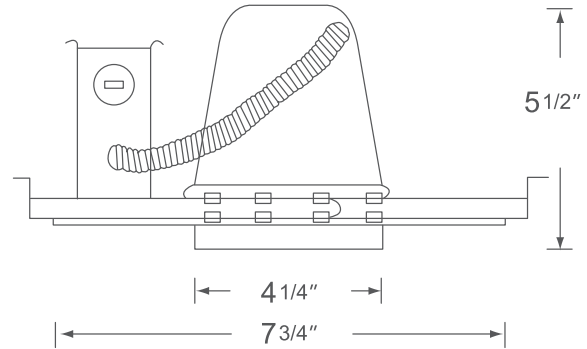

8201HA Series

120V-60Hz

Catalog #:		Type
Project:		Date
Prepared by:		

4" Airtight Frame-In

4" Airtight Frame-In

DESCRIPTION

This 8201HA Series is designed for quick and easy installation in existing ceilings. The housing is suitable for residential and commercial applications. Features thermal protector guards, adjustable hangar bars for easy installation.

DESIGN FEATURES

Electrical

- 120V
- Incandescent, 50W Max

Housing

- Sturdy aluminum construction
- Non-IC
- Thermally protected against misuse of insulation and improper lamping
- Adjusts to accommodate up to 1" ceiling thickness
- 5-1/2" height allows use in 2" x 6" joist construction
- Adjustable socket bracket plate for proper positioning of different lamp types

Junction Box

- J-box is listed for through-branch circuit wiring, (4in-4out) and seven 1/2" knockouts
- 3-port quick connectors pre-installed in all J-boxes

Bar Hanger

- Pre-installed bar hangers allow the housing to be positioned at any point within 24" joist span
- Pre-installed captive nails on bar hangers
- Bar hangers can be turned 90° on the plaster frame
- Bar hangers are designed to fit T-bar spine without additional clamps for use in drop ceilings

Dimensions

- H 5-1/2" x L 7-3/4" x W 5-3/4"
- Aperture: 4-1/4"

Lamp

- R20
- PAR30

Certifications

- cETLus listed for damp location and feed through wiring
- Meets Washington's State energy code for restricted airflow
- 1 year limited warranty