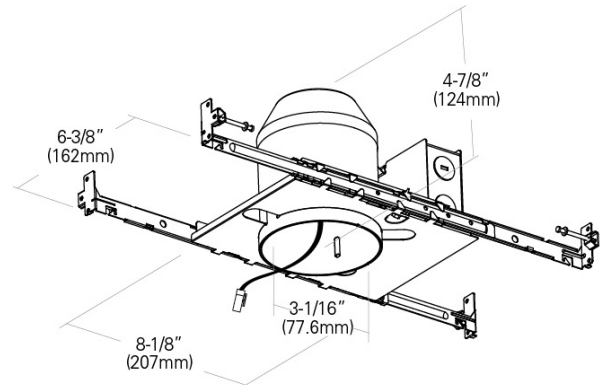

## 3" LED IC Rated Frame-In

Pictured with trim option

3" LED Non-IC Frame-In

#### Dimensions

- Housing: H 4-7/8" x L 8-1/8" x W 6-3/8"
- Opening: 3-1/16"