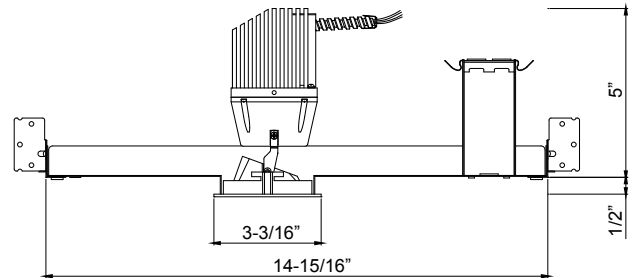

8321H

120V-277V Universal Voltage

Catalog #:		Type
Project:		Date
Prepared by:		

2" Square Frame-In LED

2" Square Frame-In LED

DESCRIPTION

An ideal solution for efficiency, safety, and flexible design aesthetics. Adjustable to position the housing at any point within a 24" joist span or grid section. Balances efficiency and cost to bring you the options needed to complete a variety of retrofit projects with a reliable and modern LED down light solution.

Housing

- Adjustable trims may be directional 0-30° tilt and 356° rotational precision adjustment with position lock
- Interchangeable optics for beam spread of N: 15°, M: 38°, W: 60°

Junction Box

- Listed for through branch circuit wiring (4in-4out) with five (5) 1/2" knockouts and 4 non metallic cable knock outs with strong clamps
- 3-port quick connectors pre-installed in J-Box

Bar Hanger

- Pre-installed bar hangers are designed to fit "T" bar spine without additional clamps for use in drop ceilings
- Adjustable to position the housing at any point within a 24" joist span or grid section
- 4 captive nails for quick placement

Dimensions

- 14-15/16" x 5" x 3-3/16"
- Aperture: 3-3/16"

Certifications

- cCSAus listed for damp locations
- State of California Title 24
- 5 year limited warranty

TEL: 800.937.6925 | Fax: 800.207.9509 | www.rplighting.com