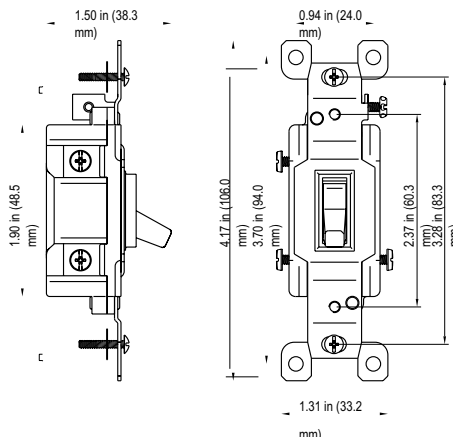

### Residential Grade Toggle Switch/Four-Way

Model No.: 84150

**Description:** The 84150 switch make installation quick and simple with its versatile design which features side mount wiring. The impact resistant thermoplastic body is built strong to endure years of use as well as being resistant to a wide temperature range.

**Features:**

- Quick and Easy Installation
- Side Wiring
- Grounding Screw Attached
- Durable Impact-Resistant Thermoplastic Switch and Frame
- 2 Year Warranty

**Specifications:**

Type .....	Four-Way
Color Availability.....	White and Ivory
Ground.....	Grounding Screw Attached
Amperage.....	15Amp
Voltage.....	120/277VAC
Termination.....	Side
Actuator Material .....	Thermoplastic
Standards and Certifications.....	UL Listed