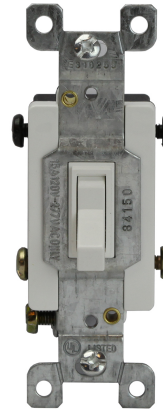

### Residential Grade Toggle Switch/Four-Way

Model No.: 84150

**Description:** The 84150 switch make installation quick and simple with its versatile design which features side mount wiring. The impact resistant thermoplastic body is built strong to endure years of use as well as being resistant to a wide temperature range.

**Features:**

- Quick and Easy Installation
- Side Wiring
- Grounding Screw Attached
- Durable Impact-Resistant Thermoplastic Switch and Frame
- 2 Year Warranty

**Specifications:**

Type .....	Four-Way
Color Availability.....	White and Ivory
Ground.....	Grounding Screw Attached
Amperage.....	15Amp
Voltage.....	120/277VAC
Termination.....	Side
Actuator Material .....	Thermoplastic
Standards and Certifications.....	UL Listed