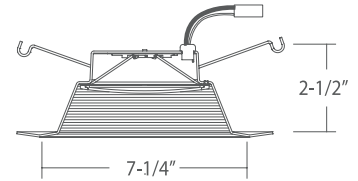

8523
120V

Catalog #:		Type
Project:		Date
Prepared by:		

6" LED Recessed Baffle Trim

DESCRIPTION

This 6" LED Recessed Baffle makes upgrading to an energy efficient LED down light solution easier than ever. This is an ideal choice for most residential or light-commercial application.

DESIGN FEATURES

Construction

- Spun aluminum trim
- Torsion springs included for installation to housing

Electrical

- 120V - 60Hz
- Contact factory for 277V or 0-10V dimming options
- Dimmable TRIAC or ELV, 10-100%
- 50,000 hour projected life
- 90 = 12W | 728 lms (delivered)
- HO-90 = 12.9W | 1208 lms (delivered)
- 3000K or 4000K | 90 CRI or HO-90 CRI
- -E Option trims only for 8117HA-EM Option Housing Only

Installation

- Included torsion springs and E26 socket adapter for installation in 6" housings

Available Housings

- 8102HAQ
- 8102HRA
- 8104HICA
- 8117HA
- 8117HRA
- 8199HICA-FR

Dimensions

- 7-1/4" x 2-1/2" Overall
- 6-1/4" aperture