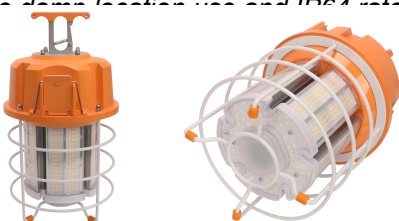

FEATURES:

- **LED TEMPORARY LIGHTING** - LED Portable Corncob Worklight Fixtures from Sunlite provide a temporary lighting solution for large areas. Ideal for use at construction sites, work sites, garages, outdoors, and temporary structures in lieu of installing permanent fixtures.
- **FIXTURE TO FIXTURE CONNECTION** - Multiple lights can be installed in a string with integrated daisy chain outlet. Each fixture has a standard 10 foot, 16AWG grounded cord and 6000V surge protection.
- **7,500 LUMEN OUTPUT** - Bright 7,500 lumen output (250 watt HID light equivalent) at 5000K super white color temperature. LEDs on the bottom of the fixture provide down light when used overhead. Long 50,000 hour life span.
- **VERSATILE LIGHTING SOLUTION** - Built-in carrying/hanging handle and non-slip rubber feet on the bottom of the cage for use as a standing fixture.
- **UL LISTED** - Durable steel and plastic body with protective cage with high-visibility orange colored canopy. UL Listed for damp location use and IP64 rated. For use with 120 volt service. Diameter is 6.90 inches in