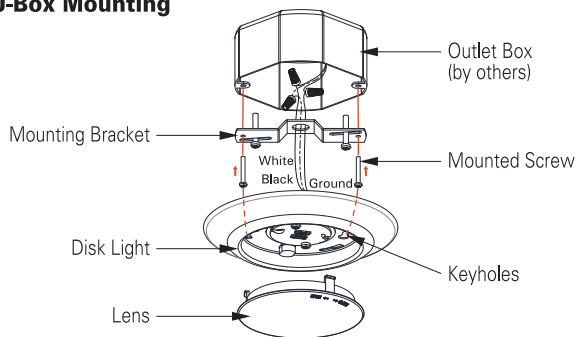

#### Installation

- Mounting bracket included to fit most 3" or 4" J-Box applications

#### Dimensions

- 9-1/2" W x 1-1/4" H