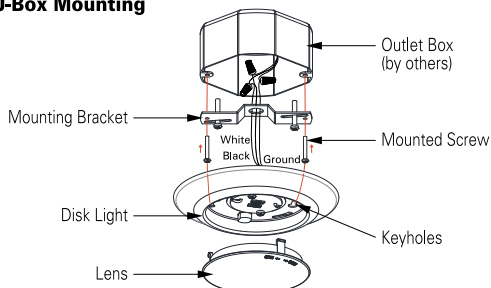

8556

120V

Catalog #:		Type
Project:		Date
Prepared by:		

6" LED Low-Profile Disk Light

8556 - 6" LED Low-Profile Disk

DESCRIPTION

The 8556 is a 6" LED Disk Light that makes upgrading to an energy efficient LED down light solution easier than ever. Flexible for use in both retrofit and new construction applications, and suitable for use in wet locations, this is an ideal choice for most any residential or light-commercial application. Now available in either Dedicated CCT or Selectable 5CCT in both 80 CRI or 90 CRI.

DESIGN FEATURES

Construction

- Durable steel frame
- Frosted polycarbonate lens

Electrical

- 120V - 60Hz
- Dimmable TRIAC or ELV, 10-100%
- 50,000 hours project life
- 80 CRI | 15.5W | Dedicated CCT: 3K or 4K | 972 lms (delivered)
- 90 CRI | 15.7W | Dedicated CCT: 27K, 3K, or 4K | 929 lms (delivered)
- Selectable 5CCT | Nominal 15.2W | 27K, 3K, 35K, 4K, 5K | 80 or 90 CRI

Installation

- Mounting bracket included to fit most 3" or 4" J-Box applications
- -R Retrofit option includes torsion springs and E26 base adaptor for mounting in 5/6" housings.

J-Box Mounting

Dimensions