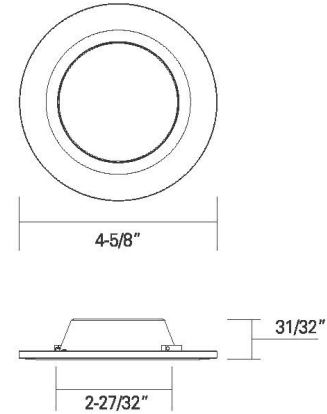

8708-3CCT

120V

| | | |
|--------------|--|------|
| Catalog #: | | Type |
| Project: | | Date |
| Prepared by: | | |

4" LED Round Retrofit Downlight 3CCT Selectable

DESCRIPTION

A slim profile, small aperture downlight that fits in a 4" octagonal j-box with multiple trim-ring finish accessories. Wet location listing, IC rating, and wide distribution makes this an excellent choice for simple illumination in hallway and bathroom applications.

DESIGN FEATURES

Construction

- Durable aluminum construction
- Polycarbonate frosted lens

Electrical

- 120V-60Hz
- Dimmable TRIAC or ELV, 10-100%
- 50,000 hour projected life
- 90 CRI | 11W | 691 lms (delivered)
- 3CCT Selectable
- Beam Angle: 110°
- Operating temperature: 14°F - 104°F

- 4-JBR-BK: Black
- 4-JBR-BN: Brushed Nickel

Dimensions

- 4-5/8" x 2-27/32" x 31/32"

Certifications

- cCSAus Listed for wet location
- IC Rated
- LED Lamp: 5 Year Limited Warranty
- Other Components: 1 Year Limited Warranty

ORDERING GUIDE

Example: 8708WH-90-3CCT

| Model # | Finish | CRI | CCT |
|----------------------|------------|---|------------------------------------|
| 8708 | WH | -90 | -3CCT |
| 8708 | WH : White | -90 : 90 CRI | -3CCT : Selectable 27K, 3K, 35K |
| Accessory | | Finish | |
| 4-JBR-BK 4-JBR-BN | | Black Trim Ring for 8708 Brushed Nickel Trim Ring for 8708 | |