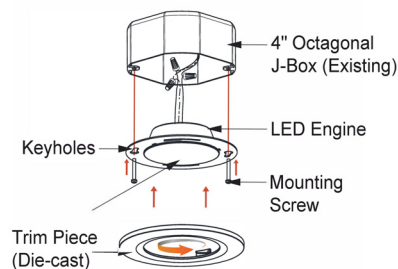

8708-3CCT

120V

| | | |
|--------------|--|------|
| Catalog #: | | Type |
| Project: | | Date |
| Prepared by: | | |

4" LED Round Retrofit Downlight 3CCT Selectable

DESCRIPTION

A slim profile, small aperture downlight that fits in a 4" octagonal j-box with multiple trim-ring finish accessories. Wet location listing, IC rating, and wide distribution makes this an excellent choice for simple illumination in hallway and bathroom applications.

DESIGN FEATURES

Construction

- Durable aluminum construction
- Polycarbonate frosted lens

Electrical

- 120V-60Hz
- Dimmable TRIAC or ELV, 10-100%
- 50,000 hour projected life
- 90 CRI | 11W | 691 lms (delivered)
- 3CCT Selectable
- Beam Angle: 110°
- Operating temperature: 14°F - 104°F

Installation

- Simple and easy installation - light engine and trim connects via twist and lock
- Installs in 4" Octagonal ceiling j-box (min 2" depth); j-box supplied by others

Die Cast Trim (sold separately)

- 4-JBR-BK: Black
- 4-JBR-BN: Brushed Nickel

Dimensions

- 4-5/8" x 2-27/32" x 31/32"

Certifications

- cCSAus Listed for wet location
- IC Rated
- LED Lamp: 5 Year Limited Warranty
- Other Components: 1 Year Limited Warranty