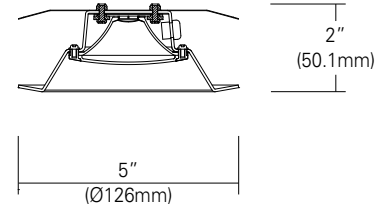

8723

120V

Catalog #:		Type
Project:		Date
Prepared by:		

4" Recessed LED Baffle Trim

DESCRIPTION

The 8723 is a 4" Recessed LED Baffle Trim that is a quick, easy, and affordable way to upgrade to an energy efficient LED down light solution. Flexible for use in wet locations, this is a ideal choice for most any residential or light-commercial environment.

DESIGN FEATURES

Construction

- Spun Aluminum Trim flange
- Spring steel retention clips
- Frosted impact-resistant lens

Electrical

- 120V - 60Hz
- Dimmable TRIAC and ELV, 10-100%
- 50,000 hour projected life
- 9W | 930 lms (source) | 572 lms (delivered)
- 3000K | 90 CRI
- -E Option trim only for 8215HA-EM Option Housing Only

Installation

- Included spring steel retention clips and E26 socket adapter for installation in 4" housings

Compatible Airtight / IC Housings

- 8201HA
- 8201HRA
- 8202HA
- 8215HA
- 8215HRA

Dimensions

- 2" H x 5" W Overall
- 4" aperture