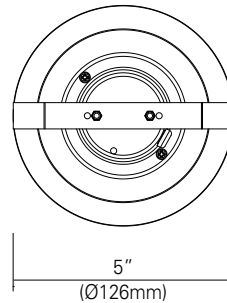

8723

120V

Catalog #:		Type
Project:		Date
Prepared by:		

4" Recessed LED Baffle Trim

DESCRIPTION

The 8723 is a 4" Recessed LED Baffle Trim that is a quick, easy, and affordable way to upgrade to an energy efficient LED down light solution. Flexible for use in wet locations, this is a ideal choice for most any residential or light-commercial environment.

DESIGN FEATURES

Construction

- Spun Aluminum Trim flange
- Spring steel retention clips
- Frosted impact-resistant lens

Electrical

- 120V - 60Hz
- Dimmable TRIAC and ELV, 10-100%
- 50,000 hour projected life
- 9W | 930 lms (source) | 572 lms (delivered)
- 3000K | 90 CRI
- -E Option trim only for 8215HA-EM Option Housing Only

Installation

- Included spring steel retention clips and E26 socket adapter for installation in 4" housings

Compatible Airtight / IC Housings

- 8201HA
- 8201HRA
- 8202HA
- 8215HA
- 8215HRA

Dimensions

- 2" H x 5" W Overall
- 4" aperture