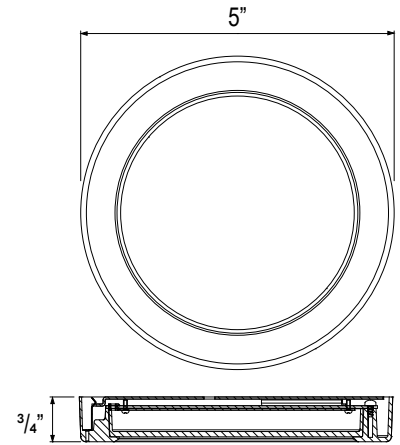

8739-1-HO-90

120V

Catalog #:		Type
Project:		Date
Prepared by:		

5" LED Slim Round High Output Edge-Lit Disk

DESCRIPTION

The 8739-1-HO is a 5" LED Slim Round High Output Edge-lit Disk that has the higher lumen output of an 80 CRI unit but with the color rendering of 90 CRI. Suitable for use in wet locations, this is a great choice for most any residential or light commercial application.

DESIGN FEATURES

Construction

- Metal Backplate and heatsink
- Frosted acrylic layered diffuser

Electrical

- 120V-60Hz
- Dimmable TRIAC and ELV, 10-100%
- 50,000 hour projected life
- 8739-1-HO-90: 10.1W | 904 lms (delivered)
- 3000K | 90 CRI