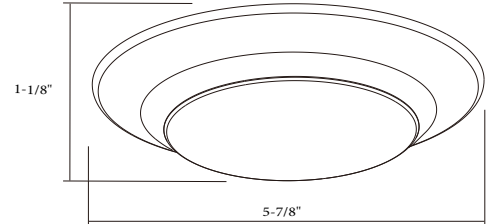

8756-HO-90

120V-60Hz

Catalog #:		Type
Project:		Date
Prepared by:		

4" LED Low-Profile High Output Disk Light

DESCRIPTION

The 8765-HO is a 4" LED High Output Disc Light that has the higher lumen output of an 80 CRI unit but with the color rendering of 90 CRI. Flexible for use in both retrofit and new construction applications, and suitable for use in wet locations, this is a ideal choice for most any residential or light-commercial application.

DESIGN FEATURES

Construction

- Durable aluminum frame
- Frosted polycarbonate lens

Electrical

- 120V - 60HZ
- Dimmable TRIAC or ELV, 10-100%
- 50,000 hour projected life
- 8756-HO-90: 11.2W | 830 lms (delivered)
- 3000K or 4000K | 90 CRI