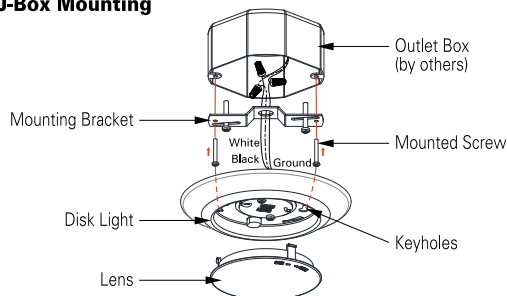

8756-HO-90

120V-60Hz

Catalog #:		Type
Project:		Date
Prepared by:		

4" LED Low-Profile High Output Disk Light

DESCRIPTION

The 8765-HO is a 4" LED High Output Disc Light that has the higher lumen output of an 80 CRI unit but with the color rendering of 90 CRI. Flexible for use in both retrofit and new construction applications, and suitable for use in wet locations, this is a ideal choice for most any residential or light-commercial application.

DESIGN FEATURES

Construction

- Durable aluminum frame
- Frosted polycarbonate lens

Electrical

- 120V - 60HZ
- Dimmable TRIAC or ELV, 10-100%
- 50,000 hour projected life
- 8756-HO-90: 11.2W | 830 lms (delivered)
- 3000K or 4000K | 90 CRI

Installation

- Mounting bracket included to fit most 3" or 4" J-Box applications
- -R : Retrofit option includes torsion springs and E26 base adapter for mounting in 5/6" housings.

J-Box Mounting

Dimensions