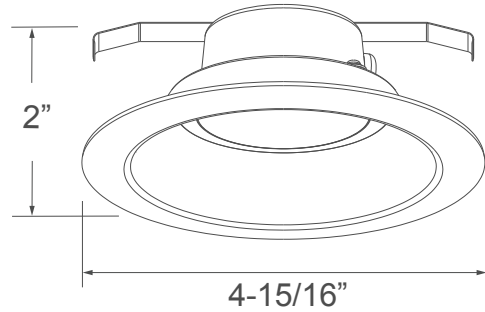

8763

120V-60Hz

Catalog #:		Type
Project:		Date
Prepared by:		

4" LED Recessed Reflector Trim

White

Black

Brushed Nickel

Clear

Oil Rubbed Bronze

DESCRIPTION

The 8763 is a 4" LED Recessed Reflector Trim that is a quick, easy, and affordable way to upgrade to an energy efficient LED down light solution. Flexible for use in both retrofit and new construction applications, and suitable for use in wet locations, this is a ideal choice for most any residential or light-commercial environment.

DESIGN FEATURES

Construction

- Spun Aluminum Trim flange
- Spring steel retention clips
- Frosted acrylic lens

Electrical

- 120V-60Hz
- Dimmable TRIAC or ELV, 10-100%
- 50,000 hour projected life
- 10W | 600 lms (Delivered)
- 3000K | 4000K | 90 CRI

Installation

- Recessed trim into 4" housings using spring steel retention clips
- E26 adapter is standard

Compatible Housing

- 8201HA
- 8201HRA
- 8202HA
- 8215HA
- 8215HRA

Dimensions

- 2" H x 4-15/16" W

Certifications