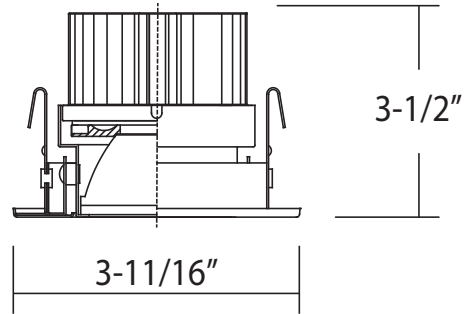

8821-1

120V

Catalog #:		Type
Project:		Date
Prepared by:		

3" Recessed Baffle

3" Recessed Baffle

DESCRIPTION

The 8821-1 - 3" Recessed Baffle is a quick, easy, and affordable way to upgrade to an energy efficient LED down light solution. For use in new and existing ceilings. An ideal choice for retrofit and remodel in most residential or light-commercial applications.

DESIGN FEATURES

Construction

- Durable steel construction
- Frosted impact-resistant plastic lens

Electrical

- 120V-60Hz
- Dimmable TRIAC, 10-100%
- 50,000 hour projected life
- 10W | 650 lms
- 3000K | 80 CRI

Installation

- Simple and easy installation to housing with 3 spring clips

Dimensions

- 3" nominal aperture
- 3-11/16" W x 3-1/2" H

Compatible Housing

- 8317H - 3" LED IC Rated Frame-In
- 8317HR - 3" LED IC Rated Remodel