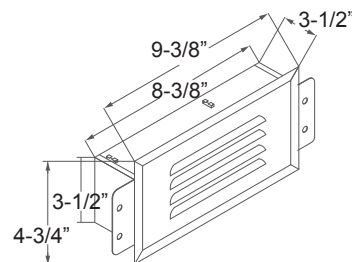

DESCRIPTION

The 8924 Outdoor LED Mini Step Light is a easy-to-install low profile fixture that produces an attractive glow. Ideal for lighting low light areas such as corridors or pathways, and can be mounted vertically or horizontally.

DESIGN FEATURES

Construction

- IC Rated for direct contact with batt type fiberglass insulation
- Louvered front cover included
- Mounts in a standard single gang box
- Acrylic lens

Electrical

- 120V-60Hz
- 50,000 hour projected life
- LED
- 5W
- Available in 3000K
- CRI 80
- Beam angle 120°

Dimensions

- Height 4-3/4" x Width 9-3/8"

Finish

- Available in white (WH), black (BK), brushed aluminum (BA)

Certifications

- cETLus listed for wet location
- 5 year limited warranty

ORDERING

Example: 8924WH

Model #	Finish	
8924		
8924	BA BK WH	Brushed Aluminum Black White