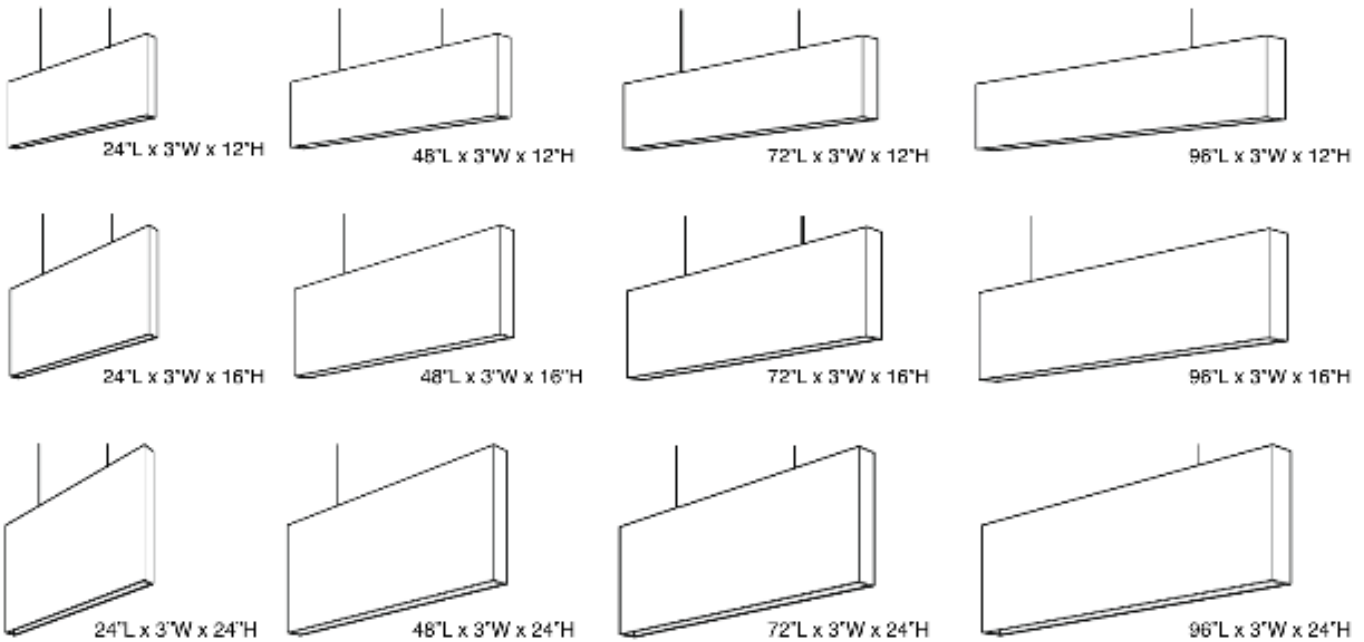

DIMENSIONS

Dimensions and specifications subject to change without notice.

JOB NAME:

CAT#:

TYPE:

ORDERING

EXAMPLE: ABL3 12 P 24 U LED 13 DMV 10 A B SF 35 H6W5

ABL3		P		LED			
1. SERIES	2. BAFFLE HEIGHT	3. MOUNTING	4. LENGTH	5. DISTRIBUTION	6. GEAR	7. WATTAGE/LUMENS ¹	
ABL3	6 6 inches	P Pendant	24 24 inch	U Uplight Only	LED	<u>Uplight or Downlight Only</u>	
	12 12 inches		48 48 inch			D Downlight Only	24 in.
	16 16 inches		72 72 inch	13 13 Watts 1300 Lumens			
	24 24 inches		96 96 inch	23 23 Watts 2300 Lumens			
						48 in.	
						26 26 Watts 2600 Lumens	
						45 45 Watts 4500 Lumens	
						72 in.	
						39 39 Watts 3900 Lumens	
						68 68 Watts 6800 Lumens	
						96 in.	
						52 52 Watts 5200 Lumens	
						90 90 Watts 9000 Lumens	