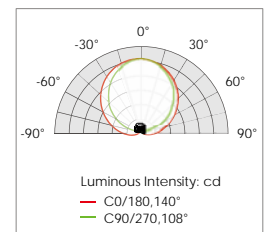

Photometrics