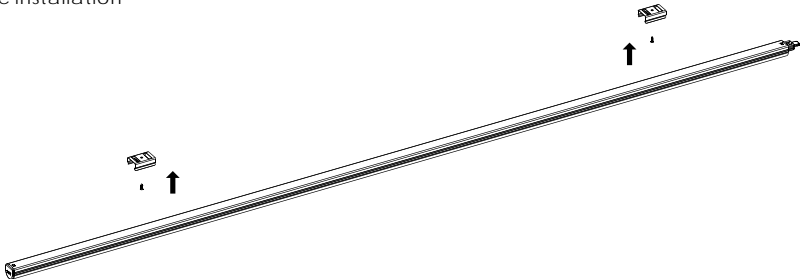

Shelf lighting ACCENT

Installation

Non-magnetic
surface installation