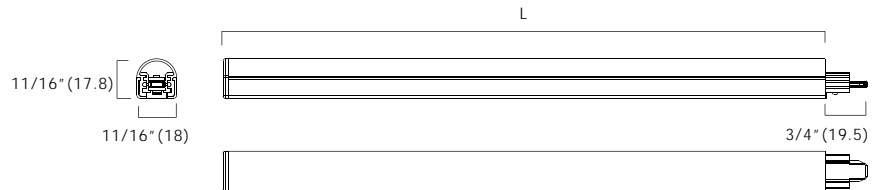

## ACCENT

Accessories	Catalog No.	Description	Length (inch)
	IC-ACCENT-59	 <p data-bbox="771 597 1161 641">Input cable (Must be between the light and splitter)</p>	59"
Accessories (optional)	Catalog No.	Description	Length (inch)
	MC-ACCENT (included)	 <p data-bbox="787 895 1006 917">Screw mounting clips</p>	-
	SC-ACCENT-12	 <p data-bbox="787 1072 950 1094">Soft connector</p>	12"
	MMC-ACCENT	 <p data-bbox="787 1238 1039 1260">Magnetic mounting clips</p>	-

## ACCENT

- Super-slim
- Line voltage fixture
- Smooth continuous lighting
- End-to-end connection
- Easy installation option
- Linkable, max. linkable length: 60'
- 4W/ft, 440lm/ft (@4000K)
- Lifetime: 50,000hrs (ta=95°F, 35°C)
- Ta: -4°F - 95°F (-20°C - 35°C)
- Material: Aluminum Alloy
- Other color temp available

### Dimensions: (inches/mm)