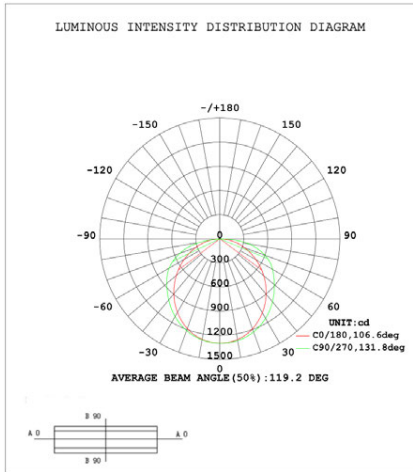

PHOTOMETRY:

LED Tunable Troffer Light