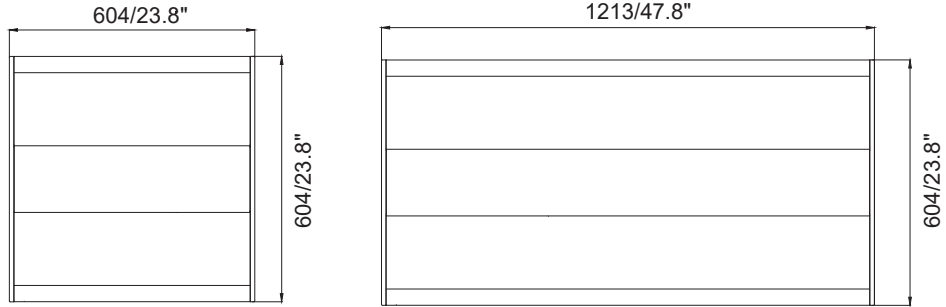

TECHNICAL PARAMETERS:

Type	DLC Listing: 22TRF202530W27 24TRF343845W27		
Power	20W/25W/30W/34W/38W/45W	Lighting Angle	119°
Input Voltage	AC120-277V	LED Brightness Decay	<5%/6000 hrs
PF	>0.98	Working Life	>75000 hrs
Driver Efficiency	>90%	Working Temperature	-20 - +50°C
Luminous Flux	2500Lm/3125Lm/3750Lm 4250 Lm/4758Lm/5715 Lm	Storage Temperature	-20 - +50°C
Color Temperature	3500K/4000K/5000K	Protection Level	Damp
CRI	Ra>80	Cable	Input Connect, No Cable

LED Tunable Troffer Light

LED Tunable Troffer Light

- * **U-22TRF - 20W/25W/30W**
- * **U-24TRF - 34W/38W/45W**

Specifications

Troffer-22/24
 Length: 604MM/1213MM(23.8"/47.8")
 Width: 604MM(23.8")
 Depth: 70MM(2.8")
 Weight: 7.71/12.76(lbs)

Mounting

- ❖ Embedded installation.

Packaging information

- ❖ **22TRF202530W27-3545K:** 617MMX610MMX123MM(2 Pcs/CTN)
(24.29" X24.02" X4.84")
- ❖ **24TRF343845W27-3545K:** 1227MMX610MMX123MM(2 Pcs/CTN)
(48.31" X24.02" X4.84")