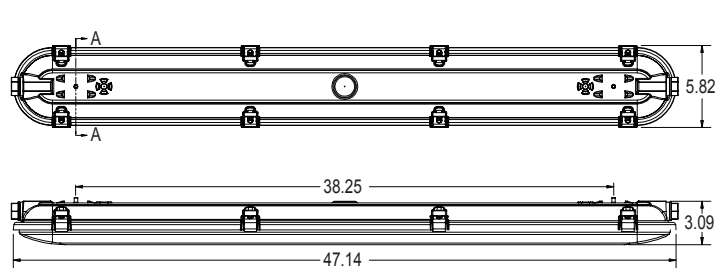

MOUNTING: Standard 316 stainless steel straps for surface mounting, or optional flush mounting bracket. Mounts to a snap-in-place mount or hook.

LISTINGS: UL and cUL Listed. Wet Location. NSF International Certified. IP65, IP66, IP67 rated. IP69K rated with lens options "RDRA" and "RCP".

HOUSING MOUNTING BRACKETS

Conventional
Mounting Strap

SSB

Modular Hanging Loop

MHP

Suspension Kit
SUSP

FIXTURE DIMENSIONS

2X2 Standard Lens

2X4 Standard Lens

2X2 Ribbed Lens

2X4 Ribbed Lens

LENS IMAGES

RDRA
Ribbed Lens Acrylic

RCP
Ribbed Lens Polycarbonate

RLUM
Ribbed Lens Lumieo

DRC
Acrylic Crepe Low Profile Lens