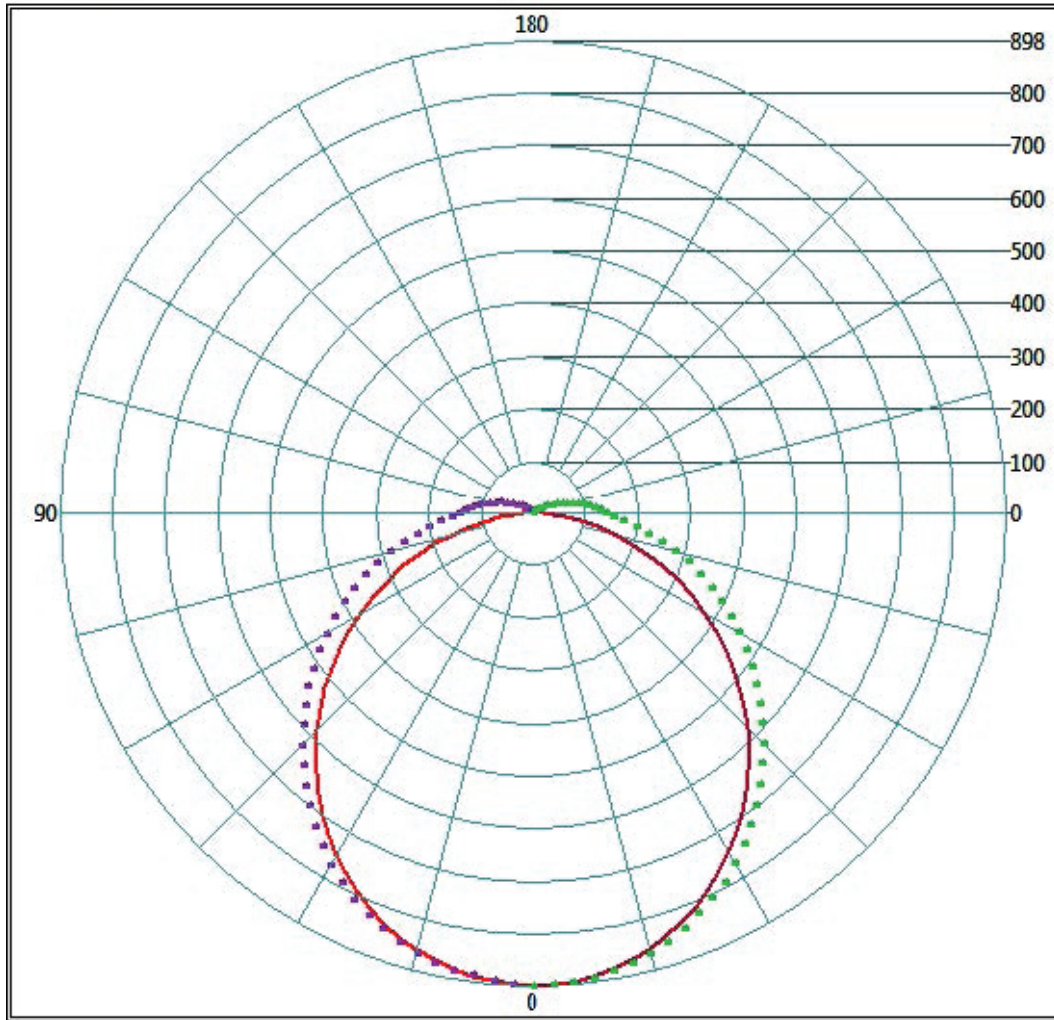

PHOTOMETRICS

Polar Plot (cd)

ENERGY AND PERFORMANCE DATA

INPUT VOLTAGE:	120/277VAC
SYSTEM INPUT POWER:	27.8 - 173.4 WATTS*
DELIVERED LUMEN OUTPUT:	4000 - 25000 LUMENS
STANDARD DIMMING CONTROL:	0-10V
CCT:	3000, 3500, 4000, 5000 KELVIN
CRI:	82 (MINIMUM)
LIFE TIME RATING:	>100,000 HRS @ L70
INPUT FREQUENCY:	50/60 HZ
POWER FACTOR:	>0.9
OPERATING TEMP:	-30° TO 50° C