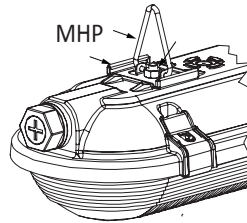

*ACTUAL WATTAGE MAY DIFFER BY ±5% WHILE OPERATING 120/277V ±10%

OPTIONS

LATCHES

TPW

TPSS

LENSES

Ribbed

Standard

HOUSING MOUNTING BRACKETS

Conventional
Mounting Strap

SSB

Modular Hanging Loop

MHP

Suspension Kit
SUSP

FIXTURE DIMENSIONS

2X2 Standard Lens