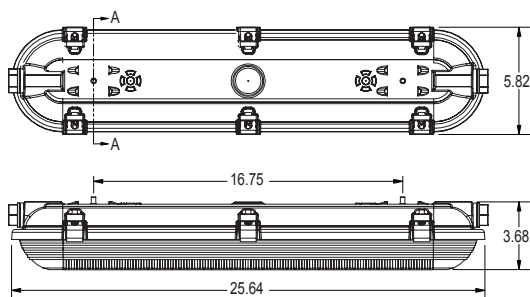

2X2 Ribbed Lens