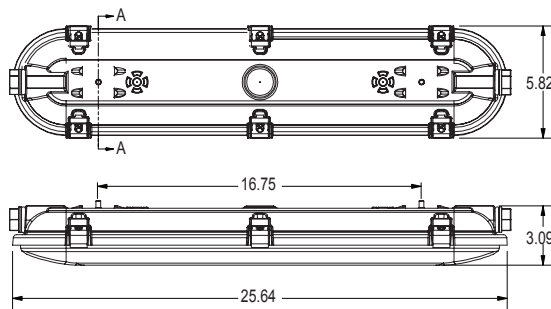

HOUSING MOUNTING BRACKETS

Conventional
Mounting Strap

SSB

Modular Hanging Loop

MHP

Suspension Kit
SUSP

FIXTURE DIMENSIONS

2X2 Standard Lens