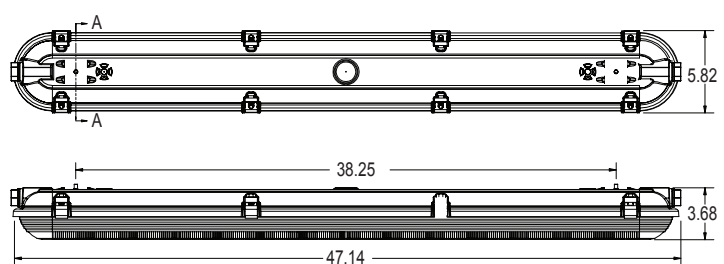

*ACTUAL WATTAGE MAY DIFFER BY ±5% WHILE OPERATING 120/277V ±10%

OPTIONS

LATCHES

TPW

TPSS

LENSES

Ribbed

Standard

HOUSING MOUNTING BRACKETS

Conventional
Mounting Strap

SSB

Modular Hanging Loop

MHP

Suspension Kit
SUSP

FIXTURE DIMENSIONS

2X2 Standard Lens

2X4 Standard Lens

2X2 Ribbed Lens

2X4 Ribbed Lens

LENS IMAGES

RDRA
Ribbed Lens Acrylic

RCP
Ribbed Lens Polycarbonate

RLUM
Ribbed Lens Lumieo

DRC
Acrylic Crepe Low Profile Lens