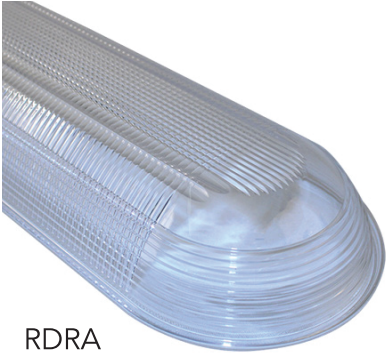

HOUSING MOUNTING BRACKETS

Conventional
Mounting Strap

SSB

Modular Hanging Loop

MHP

Suspension Kit
SUSP

FIXTURE DIMENSIONS

2X2 Standard Lens

2X4 Standard Lens

2X2 Ribbed Lens

2X4 Ribbed Lens

LENS IMAGES

RDRA
Ribbed Lens Acrylic

RCP
Ribbed Lens Polycarbonate

RLUM
Ribbed Lens Lumieo

DRC
Acrylic Crepe Low Profile Lens

LUM
Lumieo® Low Profile Lens