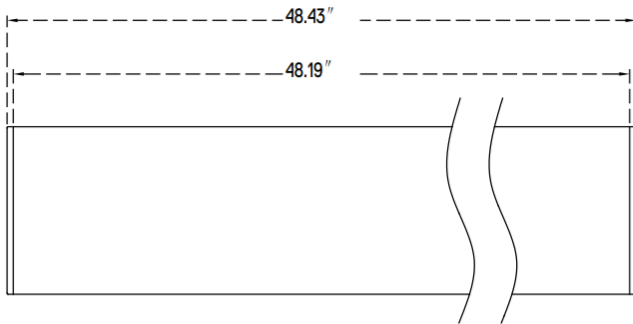

### APPLICATIONS

Give your office a modern look with this 2.2" sleek, linear, direct/indirect channel. It has multi-volt integral driver for easy installation, and male and female wiring harnesses are included to join and hang channels with plug and play ease.

### DIMENSIONS

**48L**

**96L**

Dimensions and specifications subject to change without notice.

**JOB NAME:**

**CAT#:**

**TYPE:**

**ORDERING**