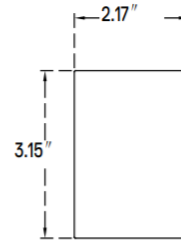

### APPLICATIONS

Give your office a modern look with this 2.2" sleek, linear, direct/indirect channel. It has multi-volt integral driver for easy installation, and male and female wiring harnesses are included to join and hang channels with plug and play ease.

### DIMENSIONS

**48L**

**96L**

Dimensions and specifications subject to change without notice.

**JOB NAME:**

**CAT#:**

**TYPE:**

**ORDERING**