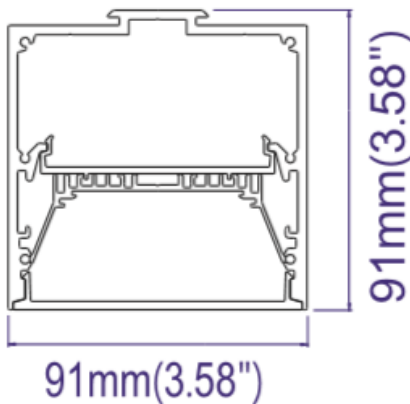

### APPLICATIONS

Now bring your exterior applications to life with a special designed wet location linear pendant. This aluminum extrusion is 3.5" wide for a bold yet minimal look with a sealed lens to keep out moisture and bugs.

### DIMENSIONS

Dimensions and specifications subject to change without notice.

**JOB NAME:**

**CAT#:**

**TYPE:**

**ORDERING**

EXAMPLE: AIOCSW-48LED45DMVSA30

**AIOCSW**