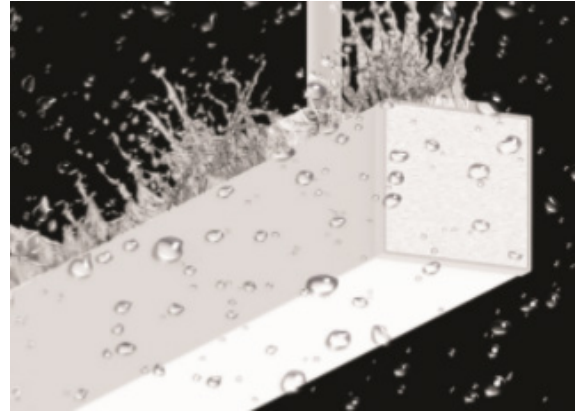

JOB NAME:

CAT#:

TYPE:

APPLICATIONS

Now bring your exterior applications to life with a special designed wet location linear pendant. This aluminum extrusion is 3.5" wide for a bold yet minimal look with a sealed lens to keep out moisture and bugs.

FEATURES & BENEFITS

- Aluminum 6063, good heat radiation with long lifespan
- Waterproof IP66
- Anti-Collision LLevel IK10
- Support 0-10V, PWM and resistor dimming solution
- High lighting efficiency
- Long lifespan, >50,000 hours
- Light sources adopts LM-80 certified LED
- Adopt UL Class P certified power supply