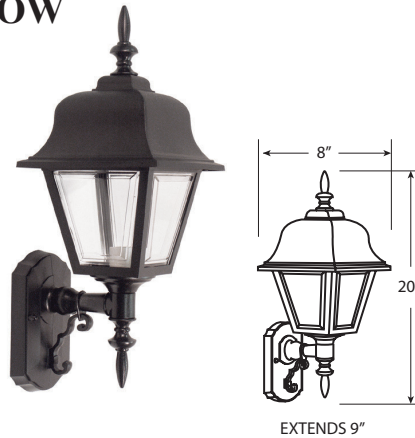

High style series is available in matching post top and wall versions with style choice of short tail or long tail. Molded plastic in choice of white or black has white beveled plastic diffuser to hide the fluorescent lamp and clear beveled diffuser ideal for incandescent options.

**SPECIFICATIONS**

- UL LISTED FOR WET LOCATIONS

ASSEMBLED IN USA

**AOP**

**AOW**

**AOL**

**ORDERING INFORMATION**

SERIES	# of LAMPS	LAMPING	BALLAST/ VOLTAGE	FINISH	OPTIONS
AOP	1 - 1 LAMP	INC - 60W MED	BLANK - INCAND/GU LAMP 120V ONLY	BK - Black	LP - Lamp Included
AOW		13 - 13W QUAD 2 PIN**	M120 - MAGNETIC 120V	WH - White	PC - PHOTOCCELL
AOL		13 - 13W QUAD 4 PIN	E120 - ELECTRONIC 120V		
		18 - 18W QUAD 4 PIN	E277 - ELECTRONIC 277V		
		26 - 26W QUAD 4 PIN			
		13GU* - 13W GU LAMP			
		18GU* - 18W GU LAMP			