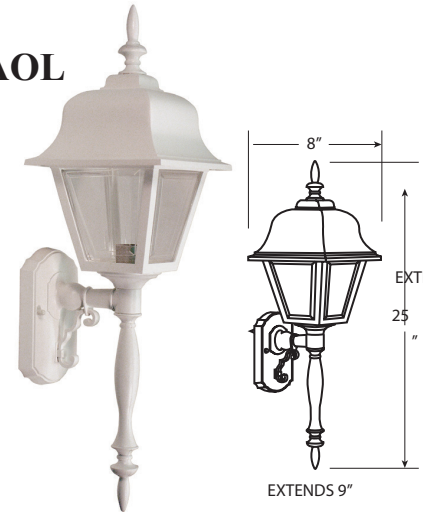

High style series is available in matching post top and wall versions with style choice of short tail or long tail. Molded plastic in choice of white or black has white beveled plastic diffuser to hide the fluorescent lamp and clear beveled diffuser ideal for incandescent options.

**SPECIFICATIONS**

- UL LISTED FOR WET LOCATIONS

ASSEMBLED IN USA

**AOP**

**AOW**

**AOL**

**ORDERING INFORMATION**

SERIES	# of LAMPS	LAMPING	BALLAST/ VOLTAGE	FINISH	OPTIONS
AOP	1 - 1 LAMP	INC - 60W MED	BLANK - INCAND/GU LAMP 120V ONLY	BK - Black	LP - Lamp Included
AOW		13 - 13W QUAD 2 PIN**	M120 - MAGNETIC 120V	WH - White	PC - PHOTOCCELL
AOL		13 - 13W QUAD 4 PIN	E120 - ELECTRONIC 120V		
		18 - 18W QUAD 4 PIN	E277 - ELECTRONIC 277V		
		26 - 26W QUAD 4 PIN			
		13GU* - 13W GU LAMP			
		18GU* - 18W GU LAMP			