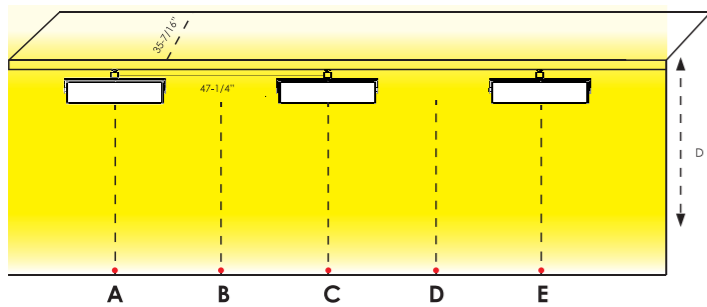

Dimensions: (inches/mm)

Spacing Distribution of Illuminance(unit:fc)

Specialized Candlepower Distribution

| Distance to Ceiling (D) | A | B | C | D | E |
|-------------------------|--------|--------|--------|--------|--------|
| 1' | 134 FC | 97 FC | 151 FC | 97 FC | 134 FC |
| 2' | 175 FC | 155 FC | 196 FC | 155 FC | 175 FC |
| 3' | 171 FC | 177 FC | 199 FC | 177 FC | 171 FC |
| 4' | 160 FC | 174 FC | 197 FC | 174 FC | 160 FC |
| 5' | 151 FC | 152 FC | 186 FC | 152 FC | 151 FC |
| 6' | 126 FC | 120 FC | 143 FC | 120 FC | 126 FC |
| 7' | 98 FC | 94 FC | 105 FC | 94 FC | 98 FC |
| 8' | 72 FC | 71 FC | 80 FC | 71 FC | 72 FC |
| 9' | 54 FC | 52 FC | 55 FC | 52 FC | 54 FC |
| 10' | 39 FC | 38 FC | 40 FC | 38 FC | 39 FC |

Wall-wash Lighting APEX

How to order using our catalog numbers:

Example: APEX-1530KB

| Series | Length | Color Temp | Finish |
|--------|---------------------|------------------------|------------------------|
| APEX | 15 - 15.75" (400mm) | 30K-3000K 40K-4000K | B - Black W - White |