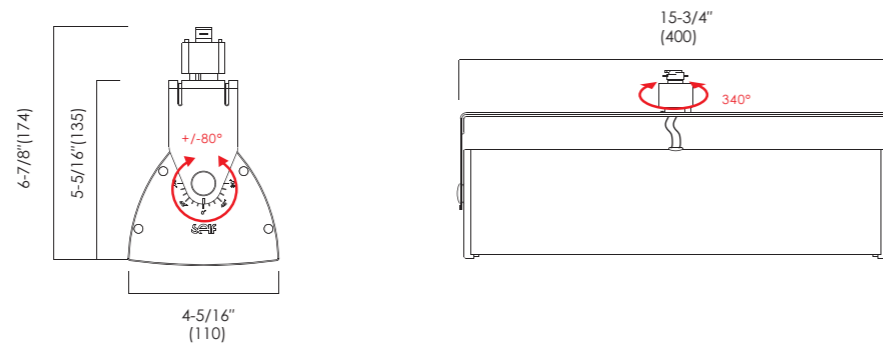

Dimensions: (inches/mm)

Spacing Distribution of Illuminance(unit:fc)

Specialized Candlepower Distribution

| Distance to Ceiling (D) | A | B | C | D | E |
|-------------------------|--------|--------|--------|--------|--------|
| 1' | 134 FC | 97 FC | 151 FC | 97 FC | 134 FC |
| 2' | 175 FC | 155 FC | 196 FC | 155 FC | 175 FC |
| 3' | 171 FC | 177 FC | 199 FC | 177 FC | 171 FC |
| 4' | 160 FC | 174 FC | 197 FC | 174 FC | 160 FC |
| 5' | 151 FC | 152 FC | 186 FC | 152 FC | 151 FC |
| 6' | 126 FC | 120 FC | 143 FC | 120 FC | 126 FC |
| 7' | 98 FC | 94 FC | 105 FC | 94 FC | 98 FC |
| 8' | 72 FC | 71 FC | 80 FC | 71 FC | 72 FC |
| 9' | 54 FC | 52 FC | 55 FC | 52 FC | 54 FC |
| 10' | 39 FC | 38 FC | 40 FC | 38 FC | 39 FC |

Wall-wash Lighting APEX

How to order using our catalog numbers:

Example: APEX-1530KB

| Series | Length | Color Temp | Finish |
|--------|---------------------|------------------------|------------------------|
| APEX | 15 - 15.75" (400mm) | 30K-3000K 40K-4000K | B - Black W - White |