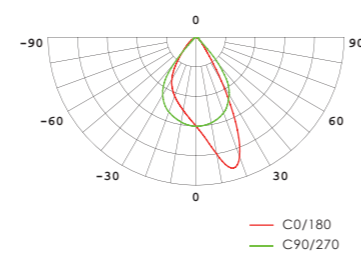

Dimensions: (inches/mm)

Spacing Distribution of Illuminance(unit:fc)

Specialized Candlepower Distribution

| Distance to Ceiling (D) | A | B | C | D | E |
|-------------------------|--------|--------|--------|--------|--------|
| 1' | 134 FC | 97 FC | 151 FC | 97 FC | 134 FC |
| 2' | 175 FC | 155 FC | 196 FC | 155 FC | 175 FC |
| 3' | 171 FC | 177 FC | 199 FC | 177 FC | 171 FC |
| 4' | 160 FC | 174 FC | 197 FC | 174 FC | 160 FC |
| 5' | 151 FC | 152 FC | 186 FC | 152 FC | 151 FC |
| 6' | 126 FC | 120 FC | 143 FC | 120 FC | 126 FC |
| 7' | 98 FC | 94 FC | 105 FC | 94 FC | 98 FC |
| 8' | 72 FC | 71 FC | 80 FC | 71 FC | 72 FC |
| 9' | 54 FC | 52 FC | 55 FC | 52 FC | 54 FC |
| 10' | 39 FC | 38 FC | 40 FC | 38 FC | 39 FC |

Wall-wash Lighting APEX

How to order using our catalog numbers:

Example: APEX-1530KB

| Series | Length | Color Temp | Finish |
|--------|---------------------|------------------------|------------------------|
| APEX | 15 - 15.75" (400mm) | 30K-3000K 40K-4000K | B - Black W - White |