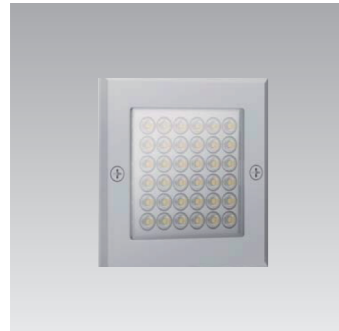

# Puck Lighting ATHENA

- Super thin recessed light requiring only minimal space
- Only 3W power consumption
- Smooth light
- Lifetime: 50,000 hours (ta= 77°F, 25°C)
- Ta: -4°F~95°F (-20°C~35°C)
- Material: Aluminum alloy

## Wiring Diagram

How to order using our catalog numbers:  
Example: ATHENA-30K90SS

Series	Color Temp	Beam Angle	Finish	Installation
ATHENA	30K - 3000K 40K - 4000K	90 - 90°	S - Silver SS - Stainless steel	S - Screw Mounting