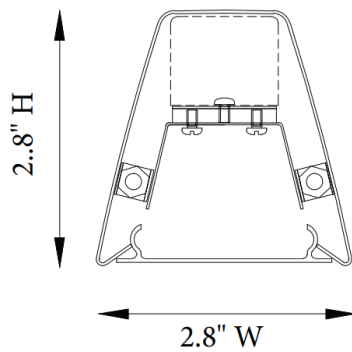

DIMENSIONS

Dimensions and specifications subject to change without notice.

JOB NAME:

CAT#:

TYPE:

ORDERING

EXAMPLE: ATP-48LED24DMVWHFRBL30HC301WH-B

ATP		LED							
1. SERIES	2. SIZE	3. GEAR	4. WATTAGE/LUMENS	5. DRIVER	6. FINISH	7. LENS	8. END CAP		
ATP	48 48"	LED	24 24 Watts 2050 Lumens 34 34 Watts 3150 Lumens 43 43 Watts 4000 Lumens 57 57 Watts 5100 Lumens	DMV 120-277V Multivolt 0-10V Dimmable	WH White	FR Frosted	BL Blue BK Black WH White		