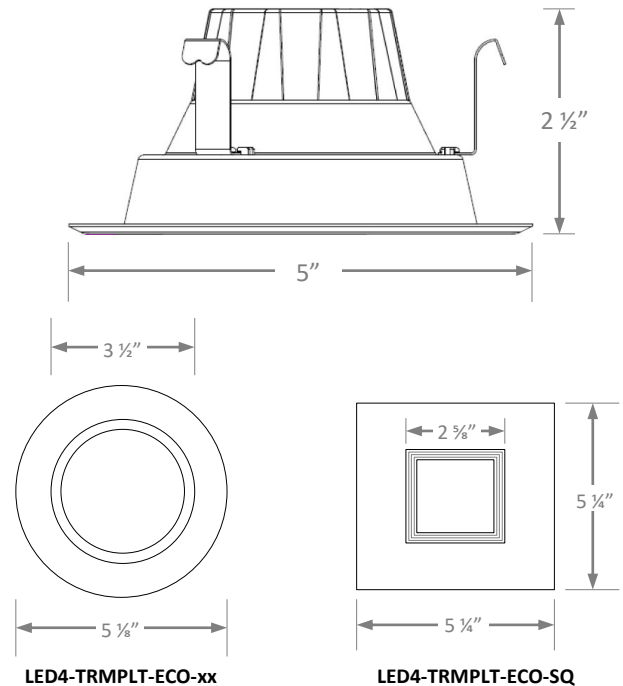

DIMENSIONS

ORDERING INFORMATION

Example: BRK-4-BW-8L-4K

Series	Trim Type		Nominal Lumen Output		Color Temperature		Accessories (Order Separately)	
	BW	Baffle	8L	800 lumens	27K	2700k	LED4-TRMPLT-ECO-SQ	Square snap trim
BRK-4	BW	Baffle	8L	800 lumens	3K	3000k	LED4-TRMPLT-ECO-SPWHT	Specular white snap trim
					4K	4000k	LED4-TRMPLT-ECO-BK	Black snap trim
							LED4-TRMPLT-ECO-N	Nickle snap trim
						LED4-TRMPLT-ECO-BZ	Bronze snap trim	