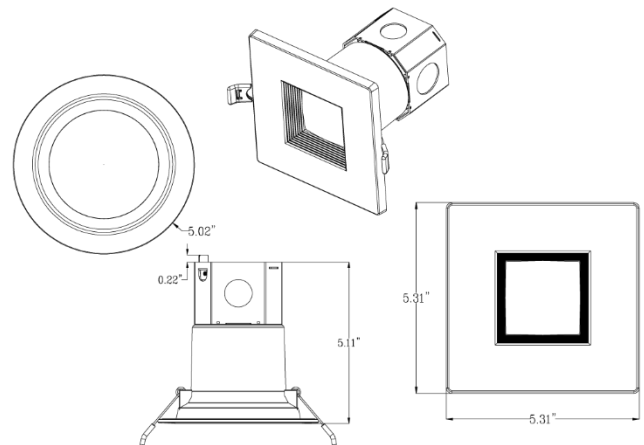

DIMENSIONS

ORDERING INFORMATION

Example: BRK-LED4ICN-7W-27K-ECO

Series	Watts	Color Temperature		Accessories (Order Separately)	
BRK-LED4ICN	7W	27K-ECO	2700K	LED4-TRMPLT-ECO-SQ	Square snap trim
		3K-ECO	3000K	LED4-TRMPLT-ECO-SPWHT	Specular white snap trim
		35K-ECO	3500K	LED4-TRMPLT-ECO-BK	Black snap trim
		4K-ECO	4000K	LED4-TRMPLT-ECO-N	Nickle snap trim
		5K-ECO	5000K	LED4-TRMPLT-ECO-BZ	Bronze snap trim