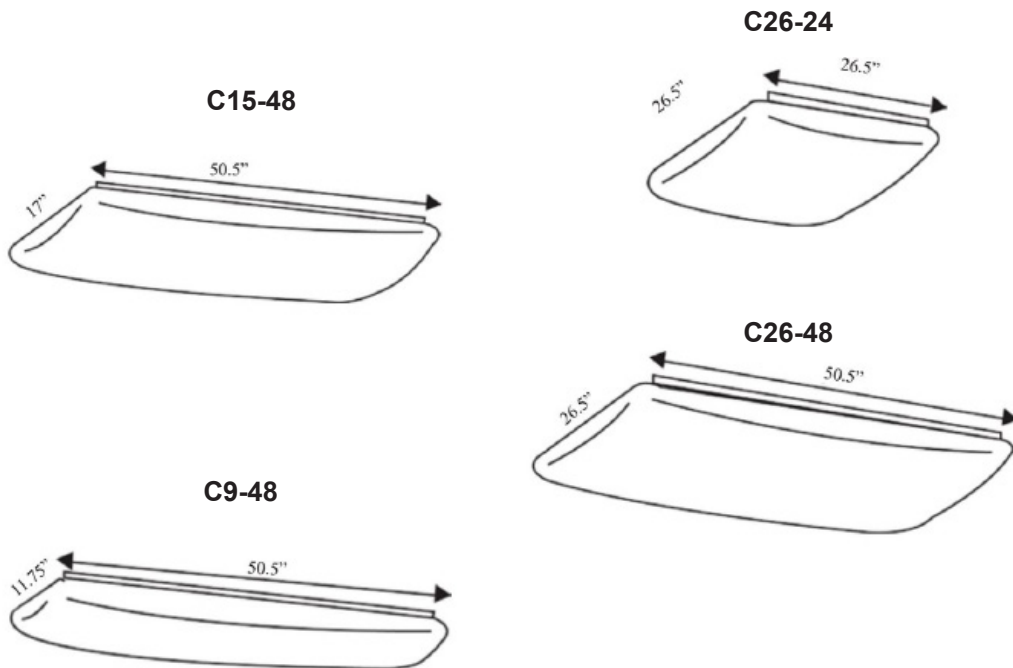

FEATURES & BENEFITS

- $L_{70} > 50,000$ hrs.
- White opal acrylic diffuser
- Diffuser self-aligns and hinges from either side when maintenance is required
- Min CRI 82
- Clean appearance with no exposed fasteners
- Each fixture is individually tested
- $cETL_{us}$ Listed for damp locations

DIMENSIONS

Dimensions and specifications subject to change without notice.

JOB NAME:

CAT#:

TYPE:

ORDERING

EXAMPLE: C9 24 LED 32 DMV 30

C

NOTES:

¹C9 Available in 48" only

Dimensions and specifications subject to change without notice.