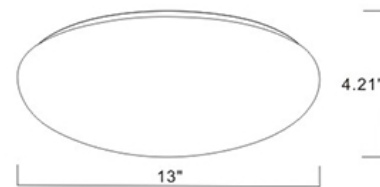

Weight: 2.2 lb

Model:#	Description	wattage	lumens
C20CD-LED	13" LED Ceiling Fixture Adjustable 3CCT	21W	1470

* 2 Years Limited Warranty

This Luminaire is JA8-2019 Compliant

UPC: 68059658205-2