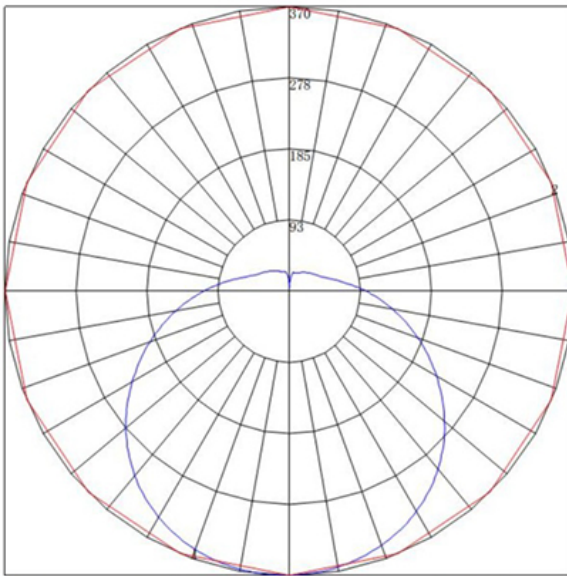

Weight: 2.2 lb

Model:#	Description	wattage	lumens
C20CD-LED	13" LED Ceiling Fixture Adjustable 3CCT	21W	1470

* 2 Years Limited Warranty

This Luminaire is JA8-2019 Compliant

UPC: 68059658205-2