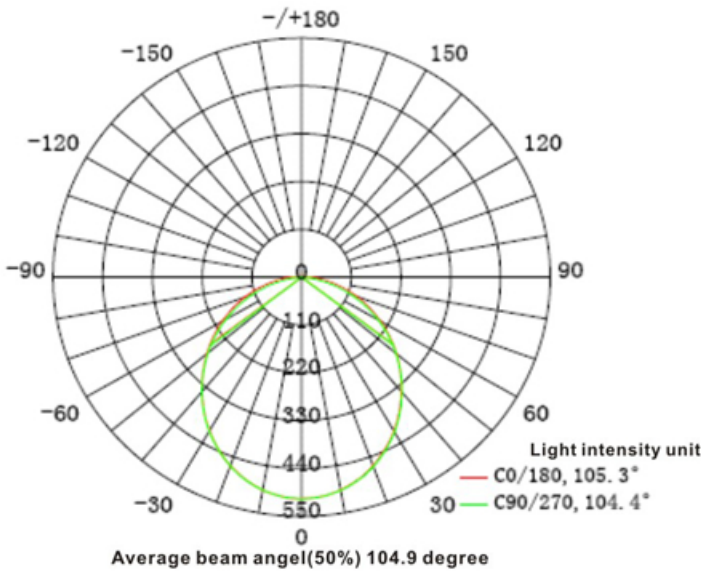

### Specification:

Input Line Voltage:	120-277VAC
Input Power:	20W
Input Line Frequency:	60Hz
Lamp Life (Rated):	50,000hrs
Minimum Starting Temp:	-20°C/-4°F
Maximum Operating Temp:	40°C/104°F
CCT:	4000K
CRI:	≥80
Lumens:	1400
CBCP:	509

Note: The Curves indicate the illuminated area and the average illumination when the luminaire is at different distance.

**WARRANTY**

**2-YEAR \***

**Model:#**

**C2405W-LED**

**Description**

**2 Foot, 5" Wide LED Wrap Fixture Cool White**