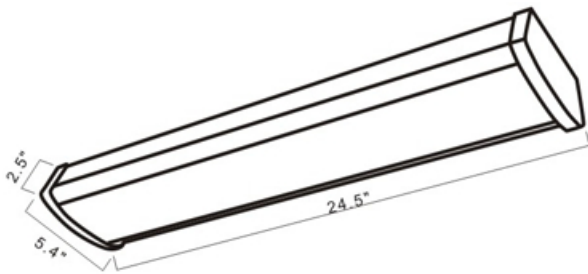

Note: The Curves indicate the illuminated area and the average illumination when the luminaire is at different distance.

**WARRANTY**

**2-YEAR \***

**Model:#**

**C2405W-LED**

**Description**

**2 Foot, 5" Wide LED Wrap Fixture Cool White**