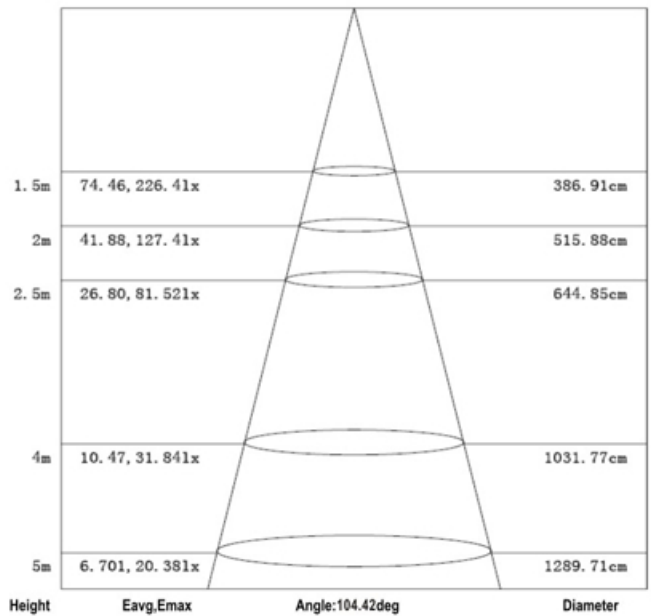

Note: The Curves indicate the illuminated area and the average illumination when the luminaire is at different distance.

**WARRANTY**

**2-YEAR \***

**Model:#**

**C2405W-LED**

**Description**

**2 Foot, 5" Wide LED Wrap Fixture Cool White**