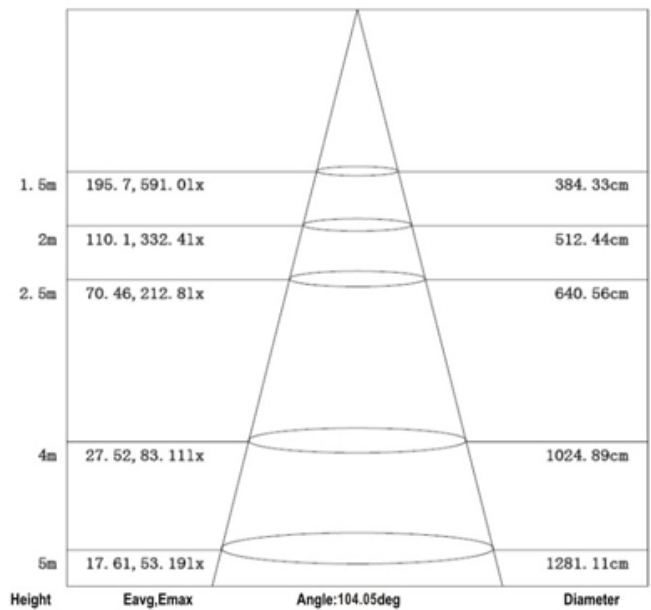

LED TECHNOLOGY

50,000 Hours Life, 40Watt, 120-277VAC 60Hz

Applications:

Bath Rooms, Garages, Carports, Laundry Room, Walk Ways, Vanity, Stairwells, Kitchens

Features:

- Instant On LED
- 50,000 Hour Life
- White Framed Edge Around Lens
- Non-Corrosive Powder Coated Steel Body
- Polycarbonate Plastic Lens

Specification:

Input Line Voltage:	120-277VAC
Input Power:	40W
Input Line Frequency:	60Hz
Lamp Life (Rated):	50,000hrs
Minimum Starting Temp:	-20°C/-4°F
Maximum Operating Temp:	40°C/104°F
CCT:	4000K
CRI:	≥80
Lumens:	3200
CBCP:	1330

Note: The Curves indicate the illuminated area and the average illumination when the luminaire is at different distance.

WARRANTY

2-YEAR *

Model:#	Description	wattage	lumens
C4805W-LED	4 Foot, 5" Wide LED Wrap Fixture Cool White	40W	3200