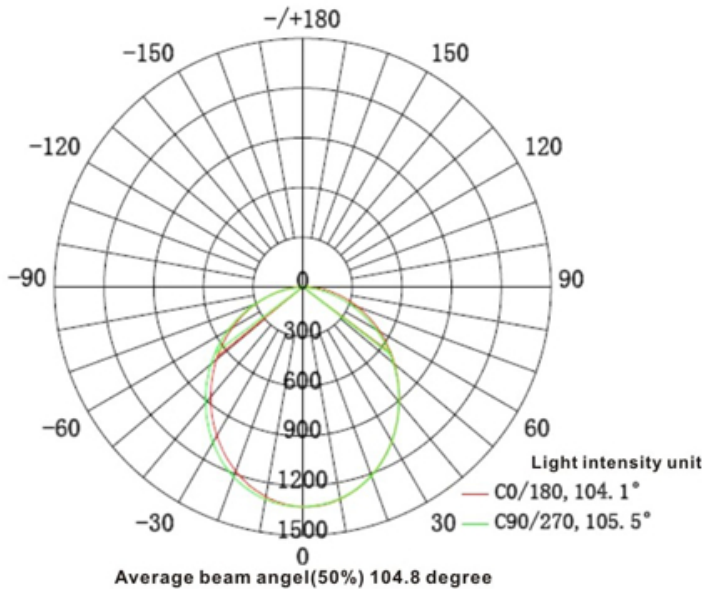

LED TECHNOLOGY

50,000 Hours Life, 40Watt, 120-277VAC 60Hz

Applications:

Bath Rooms, Garages, Carports, Laundry Room, Walk Ways, Vanity, Stairwells, Kitchens

Features:

- Instant On LED
- 50,000 Hour Life
- White Framed Edge Around Lens
- Non-Corrosive Powder Coated Steel Body
- Polycarbonate Plastic Lens

Specification:

Input Line Voltage:	120-277VAC
Input Power:	40W
Input Line Frequency:	60Hz
Lamp Life (Rated):	50,000hrs
Minimum Starting Temp:	-20°C/-4°F
Maximum Operating Temp:	40°C/104°F
CCT:	4000K
CRI:	≥80
Lumens:	3200
CBCP:	1330

Note: The Curves indicate the illuminated area and the average illumination when the luminaire is at different distance.

WARRANTY

2-YEAR *

Model:#	Description	wattage	lumens
C4805W-LED	4 Foot, 5" Wide LED Wrap Fixture Cool White	40W	3200