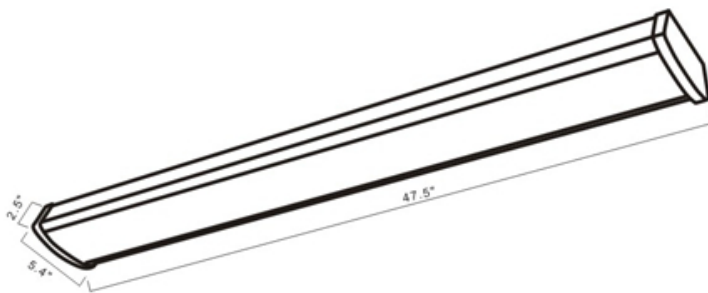

LED TECHNOLOGY

50,000 Hours Life, 40Watt, 120-277VAC 60Hz

Applications:

Bath Rooms, Garages, Carports, Laundry Room, Walk Ways, Vanity, Stairwells, Kitchens

Features:

- Instant On LED
- 50,000 Hour Life
- White Framed Edge Around Lens
- Non-Corrosive Powder Coated Steel Body
- Polycarbonate Plastic Lens

Note: The Curves indicate the illuminated area and the average illumination when the luminaire is at different distance.

WARRANTY

2-YEAR *

Model:#	Description	wattage	lumens
C4805W-LED	4 Foot, 5" Wide LED Wrap Fixture Cool White	40W	3200