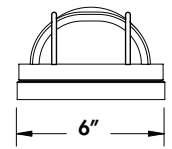

CONSTRUCTION

Molded of Durable Non-Corrosive UV Resistant Resins with Powder Coated Aluminum Base. Wall Mounted Only.

TYPICAL OPTIONS & ACCESSORIES

Photocell

DIMENSIONS

Width: 6.00"
Height: 4.50"
Length: 10.625"

DRAWINGS & IMAGES

CEO

CEOS

CEOG

CEOC

PRODUCT NUMBERS

ITEM NUMBER	DESCRIPTION
EOINCLPLEDWH	Euro Oval Wall or Ceiling Incand. socket & LED Lamp 9.5W A19 27K Incl. White Dimmable 120V
CEOL13W1000LD120WH40K	Euro Oval Wall or Ceiling 13W 1000L White Dimmable 120V
CEOL11W912LMVWH40K	Euro Oval Wall or Ceiling 11.3W 912L White Multi-Volt
EOGINCLPLEDWH	Euro Oval Wall or Ceiling Incand. socket & LED Lamp 9.5W A19 27K Incl. White Dimmable 120V
CEOGL13W1000LD120WH40K	Euro Oval Wall or Ceiling w/Grill 13W 1000L White Dimmable 120V
CEOGL11W912LMVWH40K	Euro Oval Wall or Ceiling w/Grill 11.3W 912L White Multi-Volt
EOSINCLPLEDWH	Euro Oval Wall or Ceiling Incand. socket & LED Lamp Incl. White Dimmable 120V
CEOSL13W1000LD120WH40K	Euro Oval Wall or Ceiling w/Eyelid 13W 1000L White Dimmable 120V
CEOSL11W912LMVWH40K	Euro Oval Wall or Ceiling 11.3W 912L White Multi-Volt