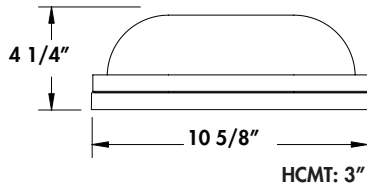

DRAWINGS & IMAGES

CEO