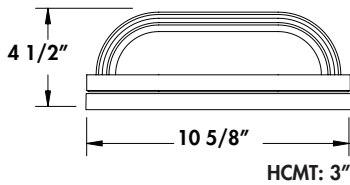

CONSTRUCTION

Molded of Durable Non-Corrosive UV Resistant Resins with Powder Coated Aluminum Base. Wall Mounted Only.

TYPICAL OPTIONS & ACCESSORIES

Photocell

DIMENSIONS

Width: 6.00"
Height: 4.50"
Length: 10.625"

DRAWINGS & IMAGES

CEO

CEOS

CEOG

CEOC

PRODUCT NUMBERS

ITEM NUMBER	DESCRIPTION
EOINCLPLEDWH	Euro Oval Wall or Ceiling Incand. socket & LED Lamp 9.5W A19 27K Incl. White Dimmable 120V
CEOL13W1000LD120WH40K	Euro Oval Wall or Ceiling 13W 1000L White Dimmable 120V
CEOL11W912LMVWH40K	Euro Oval Wall or Ceiling 11.3W 912L White Multi-Volt
EOGINCLPLEDWH	Euro Oval Wall or Ceiling Incand. socket & LED Lamp 9.5W A19 27K Incl. White Dimmable 120V
CEOGL13W1000LD120WH40K	Euro Oval Wall or Ceiling w/Grill 13W 1000L White Dimmable 120V
CEOGL11W912LMVWH40K	Euro Oval Wall or Ceiling w/Grill 11.3W 912L White Multi-Volt
EOSINCLPLEDWH	Euro Oval Wall or Ceiling Incand. socket & LED Lamp Incl. White Dimmable 120V
CEOSL13W1000LD120WH40K	Euro Oval Wall or Ceiling w/Eyelid 13W 1000L White Dimmable 120V
CEOSL11W912LMVWH40K	Euro Oval Wall or Ceiling 11.3W 912L White Multi-Volt