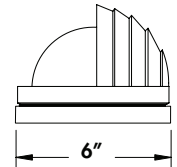

DRAWINGS & IMAGES

CEO

CEOS

CEOG

CEOC

PRODUCT NUMBERS

ITEM NUMBER	DESCRIPTION
EOINCLPLEDWH	Euro Oval Wall or Ceiling Incand. socket & LED Lamp 9.5W A19 27K Incl. White Dimmable 120V
CEOL13W1000LD120WH40K	Euro Oval Wall or Ceiling 13W 1000L White Dimmable 120V
CEOL11W912LMVWH40K	Euro Oval Wall or Ceiling 11.3W 912L White Multi-Volt
EOGINCLPLEDWH	Euro Oval Wall or Ceiling Incand. socket & LED Lamp 9.5W A19 27K Incl. White Dimmable 120V
CEOGL13W1000LD120WH40K	Euro Oval Wall or Ceiling w/Grill 13W 1000L White Dimmable 120V
CEOGL11W912LMVWH40K	Euro Oval Wall or Ceiling w/Grill 11.3W 912L White Multi-Volt
EOSINCLPLEDWH	Euro Oval Wall or Ceiling Incand. socket & LED Lamp Incl. White Dimmable 120V
CEOSL13W1000LD120WH40K	Euro Oval Wall or Ceiling w/Eyelid 13W 1000L White Dimmable 120V
CEOSL11W912LMVWH40K	Euro Oval Wall or Ceiling 11.3W 912L White Multi-Volt