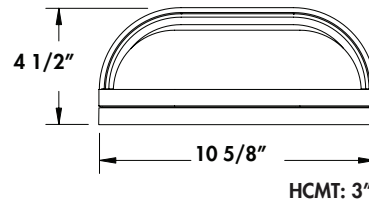

DRAWINGS & IMAGES

CEO

CEOS

CEOG

CEOC

PRODUCT NUMBERS

ITEM NUMBER	DESCRIPTION
EOINCLPLEDWH	Euro Oval Wall or Ceiling Incand. socket & LED Lamp 9.5W A19 27K Incl. White Dimmable 120V
CEOL13W1000LD120WH40K	Euro Oval Wall or Ceiling 13W 1000L White Dimmable 120V
CEOL11W912LMVWH40K	Euro Oval Wall or Ceiling 11.3W 912L White Multi-Volt
EOGINCLPLEDWH	Euro Oval Wall or Ceiling Incand. socket & LED Lamp 9.5W A19 27K Incl. White Dimmable 120V
CEOGL13W1000LD120WH40K	Euro Oval Wall or Ceiling w/Grill 13W 1000L White Dimmable 120V
CEOGL11W912LMVWH40K	Euro Oval Wall or Ceiling w/Grill 11.3W 912L White Multi-Volt
EOSINCLPLEDWH	Euro Oval Wall or Ceiling Incand. socket & LED Lamp Incl. White Dimmable 120V
CEOSL13W1000LD120WH40K	Euro Oval Wall or Ceiling w/Eyelid 13W 1000L White Dimmable 120V
CEOSL11W912LMVWH40K	Euro Oval Wall or Ceiling 11.3W 912L White Multi-Volt