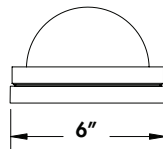

DRAWINGS & IMAGES

CEO