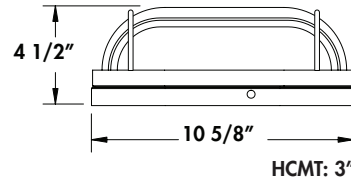

CONSTRUCTION

Molded of Durable Non-Corrosive UV Resistant Resins with Powder Coated Aluminum Base. Wall Mounted Only.

TYPICAL OPTIONS & ACCESSORIES

Photocell

DIMENSIONS

Width: 6.00"
Height: 4.50"
Length: 10.625"

DRAWINGS & IMAGES

CEO

CEOS

CEOG

CEOC

PRODUCT NUMBERS

ITEM NUMBER	DESCRIPTION
EOINCLPLEDWH	Euro Oval Wall or Ceiling Incand. socket & LED Lamp 9.5W A19 27K Incl. White Dimmable 120V
CEOL13W1000LD120WH40K	Euro Oval Wall or Ceiling 13W 1000L White Dimmable 120V
CEOL11W912LMVWH40K	Euro Oval Wall or Ceiling 11.3W 912L White Multi-Volt
EOGINCLPLEDWH	Euro Oval Wall or Ceiling Incand. socket & LED Lamp 9.5W A19 27K Incl. White Dimmable 120V
CEOGL13W1000LD120WH40K	Euro Oval Wall or Ceiling w/Grill 13W 1000L White Dimmable 120V
CEOGL11W912LMVWH40K	Euro Oval Wall or Ceiling w/Grill 11.3W 912L White Multi-Volt
EOSINCLPLEDWH	Euro Oval Wall or Ceiling Incand. socket & LED Lamp Incl. White Dimmable 120V
CEOSL13W1000LD120WH40K	Euro Oval Wall or Ceiling w/Eyelid 13W 1000L White Dimmable 120V
CEOSL11W912LMVWH40K	Euro Oval Wall or Ceiling 11.3W 912L White Multi-Volt