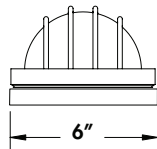

CONSTRUCTION

Molded of Durable Non-Corrosive UV Resistant Resins with Powder Coated Aluminum Base. Wall Mounted Only.

TYPICAL OPTIONS & ACCESSORIES

Photocell

DIMENSIONS

Width: 6.00"
Height: 4.50"
Length: 10.625"

DRAWINGS & IMAGES

CEO

CEOS

CEOG

CEOC

PRODUCT NUMBERS

ITEM NUMBER	DESCRIPTION
EOINCLPLEDWH	Euro Oval Wall or Ceiling Incand. socket & LED Lamp 9.5W A19 27K Incl. White Dimmable 120V
CEOL13W1000LD120WH40K	Euro Oval Wall or Ceiling 13W 1000L White Dimmable 120V
CEOL11W912LMVWH40K	Euro Oval Wall or Ceiling 11.3W 912L White Multi-Volt
EOGINCLPLEDWH	Euro Oval Wall or Ceiling Incand. socket & LED Lamp 9.5W A19 27K Incl. White Dimmable 120V
CEOGL13W1000LD120WH40K	Euro Oval Wall or Ceiling w/Grill 13W 1000L White Dimmable 120V
CEOGL11W912LMVWH40K	Euro Oval Wall or Ceiling w/Grill 11.3W 912L White Multi-Volt
EOSINCLPLEDWH	Euro Oval Wall or Ceiling Incand. socket & LED Lamp Incl. White Dimmable 120V
CEOSL13W1000LD120WH40K	Euro Oval Wall or Ceiling w/Eyelid 13W 1000L White Dimmable 120V
CEOSL11W912LMVWH40K	Euro Oval Wall or Ceiling 11.3W 912L White Multi-Volt