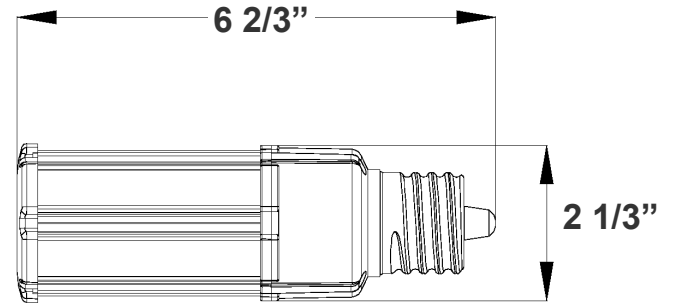

CL-EHL SERIES Industrial Lighting

CL-EHL-27W-E26

Customer Name: _____
Project Name: _____
Note: _____ | Type: _____

6 2/3"(H) x 2 1/3"(W)

LED Corn Lamp suitable for supermarkets, warehouses, garages, home, offices, hotels, hospitals, schools, high bay retrofiting

Mechanical:

- PC and Aluminum Housing and Sealant Pouring for Whole Driver
- Meet 4KV surge immunity level
- Operating temperature: -40°F to 176°F
- Minimum Enclosed Space Dimension: 11.8"(H) x 7.1"(D) and 593 Cubic in.
- Suitable for Damp Location

Photometrics: CL-EHL-27W-E26

BUD Rating: B1-U3-G2

27W, 5000K Area 50'x 50' Mounting Height: 9'

Other Views:

Side View

Front View

Performance Table: CL-EHL-27W-E26

MODEL NO.	Wattage	Voltage	Lumens	Color Temp.	BUG Rating	LPW
CL-EHL-27W-30K-E26	27W	120~277V	3375	3000K	B1-U3-G2	125
CL-EHL-27W-50K-E26	27W	120~277V	4185	5000K	B1-U3-G2	232