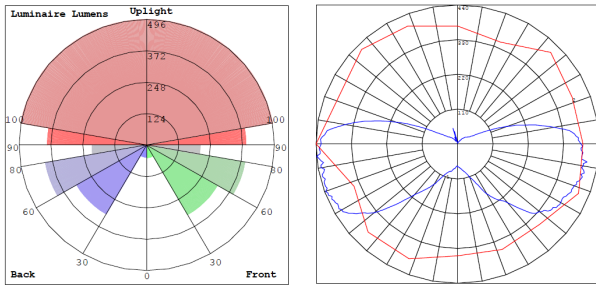

Lighting:

- LED SMD type: Edison 2835
- Total Lumens: 3375LM/ 4185LM
- Color temperature: 5000K/3000K
- Color Rendering Index: CRI ≥ 80
- Beam angle: 360°

Applications:

- LED Corn Lamp suitable for supermarkets, warehouses, garages, home, offices, hotels, hospitals, schools, highbay retrofiting

Photometrics: CL-EHL-27W-E26

BUD Rating: B1-U3-G2

27W, 5000K Area 50'x 50' Mounting Height: 9'

Other Views:

Side View

Front View

Performance Table: CL-EHL-27W-E26

MODEL NO.	Wattage	Voltage	Lumens	Color Temp.	BUG Rating	LPW
CL-EHL-27W-30K-E26	27W	120~277V	3375	3000K	B1-U3-G2	125
CL-EHL-27W-50K-E26	27W	120~277V	4185	5000K	B1-U3-G2	232