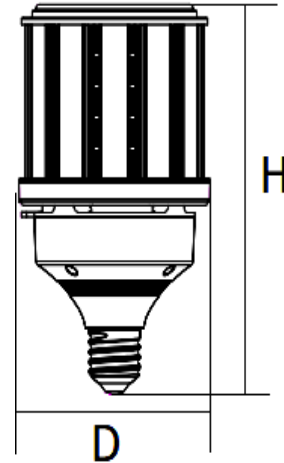

DIMENSIONS:

7.2"(L) x 3.6"(D)

Improved heat sink
LED on the bottom as well to provide 360° illumination

CL-HL-27W-50K-E26
CL-HL-27W-30K-E26

LED CORN LAMPS

Ideal for retrofitting existing HID highbay, shoebox, flood light or wall pack fixtures.

ELECTRICAL SPECIFICATIONS:

- Voltage: 120~277VAC, 50/60Hz
- Wattage: 27W
- Power factor: 0.90
- Efficacy: 130LM/W

HOUSING SPECIFICATIONS:

- Improved heat sink, No fan
- Led on the bottom as well to reach 360° beam angle
- Lamp plastic housing and Sealant pouring for whole driver
- Lamp plastic housing and Sealant pouring for whole driver
- Operating temperature: -4°F to 149°F
- Suitable for damp location

CERTIFICATIONS: UL,DLC

MODEL	WATTS	VOLTAGE	LUMENS	COLOR TEMP
CL-HL-27W-50K-E26	27W	120~277VAC	3510LM	5000K
CL-HL-27W-30K-E26	27W	120~277VAC	3510LM	3000K

E26-ENLARGER

MODEL	DESCRIPTION
E26-ENLARGER	ENLARGES E26 BULB TO BE USED IN E39 SOCKET