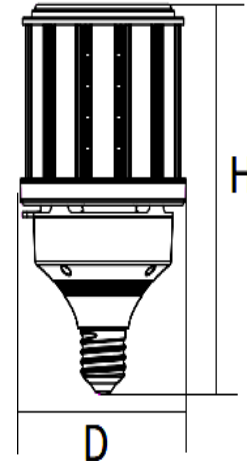

DIMENSIONS:

8.5"(L) x 3.6"(D)

Improved heat sink
LED on the bottom as well to provide 360° illumination

CL-HL-36W-50K-E39
CL-HL-36W-30K-E39

LED CORN LAMPS

Ideal for retrofitting existing HID highbay, shoebox, flood light or wall pack fixtures.

ELECTRICAL SPECIFICATIONS:

- Voltage: 120~277VAC, 50/60Hz
- Wattage: 36W
- Power factor: 0.90
- Efficacy: 130LM/W

HOUSING SPECIFICATIONS:

- Improved heat sink, No fan
- Led on the bottom as well to reach 360° beam angle
- Lamp plastic housing and Sealant pouring for whole driver
- Lamp plastic housing and Sealant pouring for whole driver
- Operating temperature: -4°F to 149°F
- Suitable for damp location

CERTIFICATIONS: UL, DLC

MODEL	WATTS	VOLTAGE	LUMENS	COLOR TEMP
CL-HL-36W-50K-E39	36W	120~277VAC	4680LM	5000K
CL-HL-36W-30K-E39	36W	120~277VAC	4680LM	3000K

E39-REDUCER

MODEL	DESCRIPTION
E39-REDUCER	REDUCES E39 BULB TO BE USED IN E26 SOCKET

LIGHTING SPECIFICATIONS:

- Lamp Base: E39 Mogul Base
- Total lumens: 4680LM
- Color temperature: 5000K/3000K
- Color rendering index: >80
- Beam angle: 360°

WARRANTY: 5 years