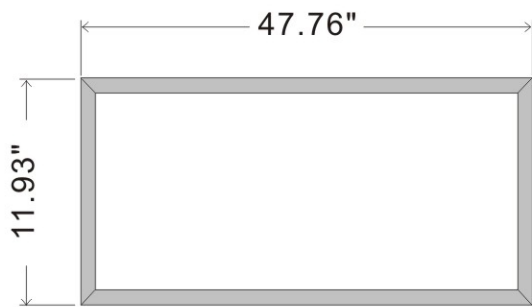

LED
TECHNOLOGY

50,000 Hours Life, 36Watt, 120-277VAC

Applications:

Ceiling, T-Bar Drop Ceiling, Troffer Replacement

Recessed

Hanging

Features:

- Instant on LED
- Replaces 1&4 Lamp Fluorescent Troffer
- Junction Box for Easy Connection
- 10% 0-10V Dimming
- Long Life 50,000 Hours
- White Framed Edge
- Surface Mount Frame Kit Available Sold Separately
- PMMA Light Guidance Panel

Accessories:

Surface Mounting Frame Kit

0.393"

Weight: 7.28 lb

WARRANTY

5-YEAR *

Model:#	Description	wattage	lumens
CL36P14-D/CW	36 Watt LED Panel Cool White	36W	4680
CL36P14-D/DL	36 Watt LED Panel Day Light	36W	4680

* 5 Years Limited Warranty

UPC: CL36P14-D/CW 806802-155036
CL36P14-D/DL 806802-155043

Specification:

Input Line Voltage:	120-277VAC
Input Power	36W
Input Line Frequency	60Hz
Lamp Life (Rated)	50,000hrs
Minimum Starting Temp	-20°C
Maximum Operating Temp	40°C
CCT	4000K/5000K
CRI	≥80
Lumens	4680/4680
CBCP	1471/1471
Power Factor	<0.90
THD	20%
Dimmable	10% 0~10V