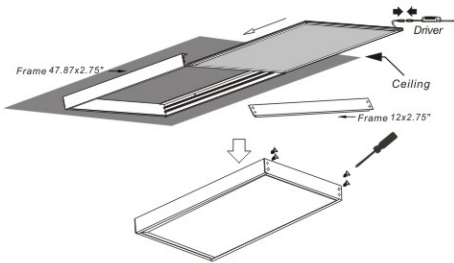

LED
TECHNOLOGY

50,000 Hours Life, 36Watt, 120-277VAC

Applications:

Ceiling, T-Bar Drop Ceiling, Troffer Replacement

Recessed

Hanging

Features:

- Instant on LED
- Replaces 1&4 Lamp Fluorescent Troffer
- Junction Box for Easy Connection
- 10% 0-10V Dimming
- Long Life 50,000 Hours
- White Framed Edge
- Surface Mount Frame Kit Available Sold Separately
- PMMA Light Guidance Panel

Accessories:

Surface Mounting Frame Kit

0.393"

Weight: 7.28 lb

WARRANTY

5-YEAR *

Model:#	Description	wattage	lumens
CL36P14-D/CW	36 Watt LED Panel Cool White	36W	4680
CL36P14-D/DL	36 Watt LED Panel Day Light	36W	4680