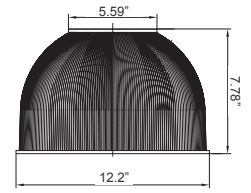

FACTORY-INSTALLED OPTION:

OPT-EM-8120AC

ACCESSORIES:

5.12" (W) X 8.98" (H)

CMC4-MCTP-DD-BK+CMC-CS-8FT-BK
CMC4-MCTP-DD-WH+CMC-CS-8FT-WH

5.12" (W) X 8.98" (H)

5.59" (W) X 7.78" (H) X 12.2" (D)

CMC4-MCTP-DD-BK+CMC-CS-8FT-BK+CMC4-PCR
CMC4-MCTP-DD-WH+CMC-CS-8FT-WH+CMC4-PCR

5.12" (W) X 36.98" (H)

CMC4-MCTP-DD-BK+CMC-SRK-218-5C-BK
CMC4-MCTP-DD-WH+CMC-SRK-218-5C-WH

5.12" (W) X 8.98" (H)

6.7" (W) X 4.59" (D)

CMC4-MCTP-DD-BK+CMC-CS-8FT-BK+CMC4-WPCK-BK
CMC4-MCTP-DD-WH+CMC-CS-8FT-WH+CMC4-WPCK-WH

5.12" (W) X 8.98" (H)

CMC4-MCTP-DD-BK+CMC-CS-8FT-BK+CMC4-DS14-BG
CMC4-MCTP-DD-WH+CMC-CS-8FT-WH+CMC4-DS14-WG

5.12" (W) X 8.98" (H)

4.92" (W) X 9.37" (H) X 14.25" (D)

CMC4-MCTP-DD-BK+CMC-CS-8FT-BK+CMC4-DS14-BG
CMC4-MCTP-DD-WH+CMC-CS-8FT-WH+CMC4-DS14-WG