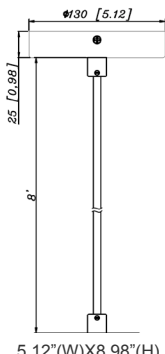

FACTORY-INSTALLED OPTION:

OPT-EM-8120AC

ACCESSORIES:

5.12" (W) X 8.98" (H)

CMC4-MCTP-DD-BK+CMC-CS-8FT-BK
CMC4-MCTP-DD-WH+CMC-CS-8FT-WH

5.12" (W) X 8.98" (H)

5.59" (W) X 7.78" (H) X 12.2" (D)

CMC4-MCTP-DD-BK+CMC-CS-8FT-BK+CMC4-PCR
CMC4-MCTP-DD-WH+CMC-CS-8FT-WH+CMC4-PCR

5.12" (W) X 36.98" (H)

CMC4-MCTP-DD-BK+CMC-SRK-218-5C-BK
CMC4-MCTP-DD-WH+CMC-SRK-218-5C-WH

5.12" (W) X 8.98" (H)

6.7" (W) X 4.59" (D)

CMC4-MCTP-DD-BK+CMC-CS-8FT-BK+CMC4-WPCK-BK
CMC4-MCTP-DD-WH+CMC-CS-8FT-WH+CMC4-WPCK-WH

5.12" (W) X 8.98" (H)

CMC4-MCTP-DD-BK+CMC-CS-8FT-BK+CMC4-DS14-BG
CMC4-MCTP-DD-WH+CMC-CS-8FT-WH+CMC4-DS14-WG

5.12" (W) X 8.98" (H)

4.92" (W) X 9.37" (H) X 14.25" (D)

CMC4-MCTP-DD-BK+CMC-CS-8FT-BK+CMC4-DS14-BG
CMC4-MCTP-DD-WH+CMC-CS-8FT-WH+CMC4-DS14-WG

5.12" (W) X 8.98" (H)

11.81" (W) X 5.59" (H) X 13.46" (H)

CMC4-MCTP-DD-BK+CMC-CS-8FT-BK+CMC4-FS14-BG
CMC4-MCTP-DD-WH+CMC-CS-8FT-WH+CMC4-FS14-WG

5.12" (W) X 8.98" (H)

11.81" (W) X 5.59" (H) X 13.46" (H)

CMC4-MCTP-DD-BK+CMC-CS-8FT-BK+CMC4-FS14-BG
CMC4-MCTP-DD-WH+CMC-CS-8FT-WH+CMC4-FS14-WG