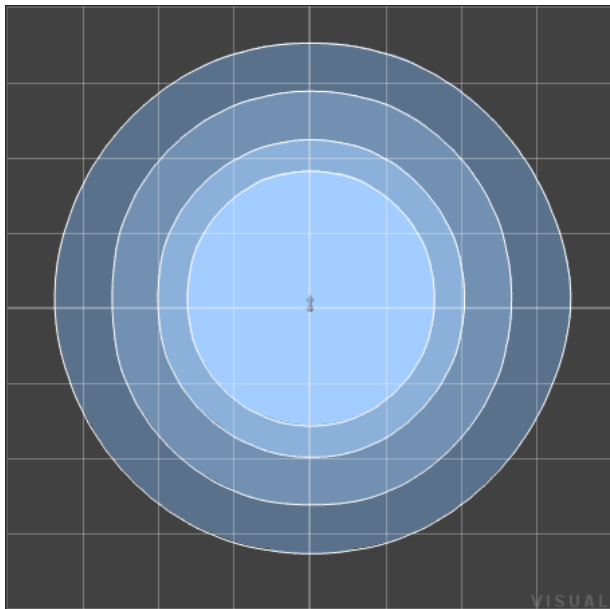

General Description:

The NebuLite CPS Canopy Light is an architectural nice looking LED luminaire. Its unique Fresnel Lens offers glare-free wide beam spread that perfect for low ceiling parking structures.

Order Info:

Family	Wattage	CCT	Color	Control	Volatge
CPS	45W=45W	50K=5000K	(omit)=Bronze, Std	(omit)=none	(omit)=120-277V, Std
=NebuLite Slim Canopy	70W=70W	40K=4000K	BL=Black	OCC=Occupancy Sensor	HV=347-480V
			SL=Silver	PCA=Button Photocell	
			GR=Gray		
			WH=White		

Photometrics:

Sample Lighting Layout: