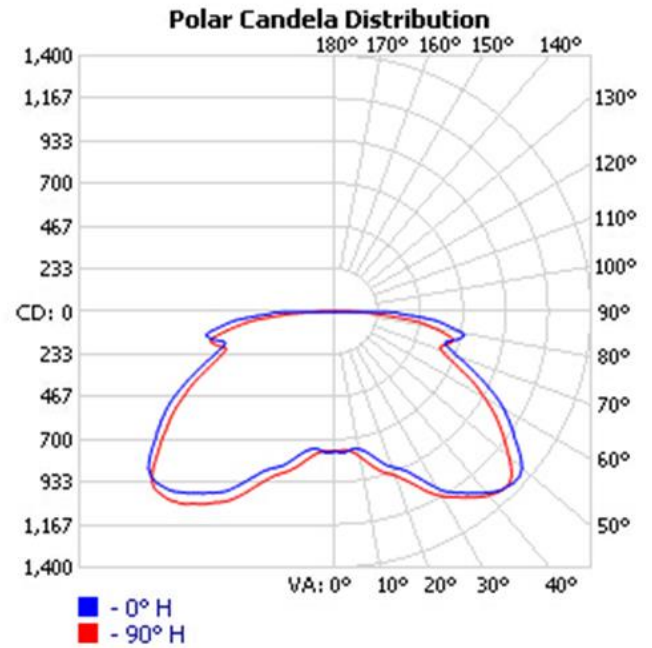

Order Info:

Family	Wattage	CCT	Color	Control	Volatge
CPS	45W=45W	50K=5000K	(omit)=Bronze, Std	(omit)=none	(omit)=120-277V, Std
=NebuLite Slim Canopy	70W=70W	40K=4000K	BL=Black	OCC=Occupancy Sensor	HV=347-480V
			SL=Silver	PCA=Button Photocell	
			GR=Gray		
			WH=White		

Photometrics: