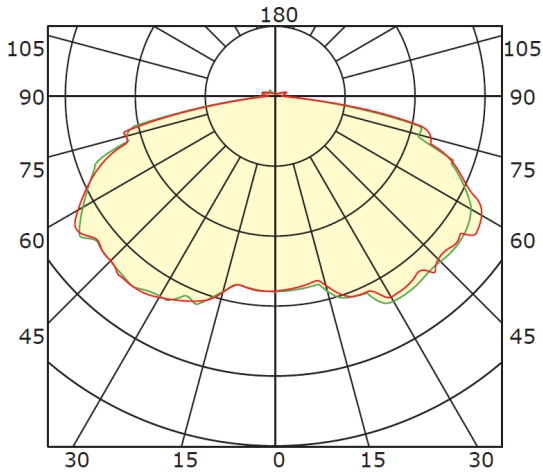

Notes:

- ¹Lumens at 5000K
- ²Consult for other options
- ³Special order only
- ⁴(O) is optional
- ⁵Shipped loose

Dimensions and specifications subject to change without notice.

JOB NAME:

CAT#:

TYPE:

PHOTOMETRICS