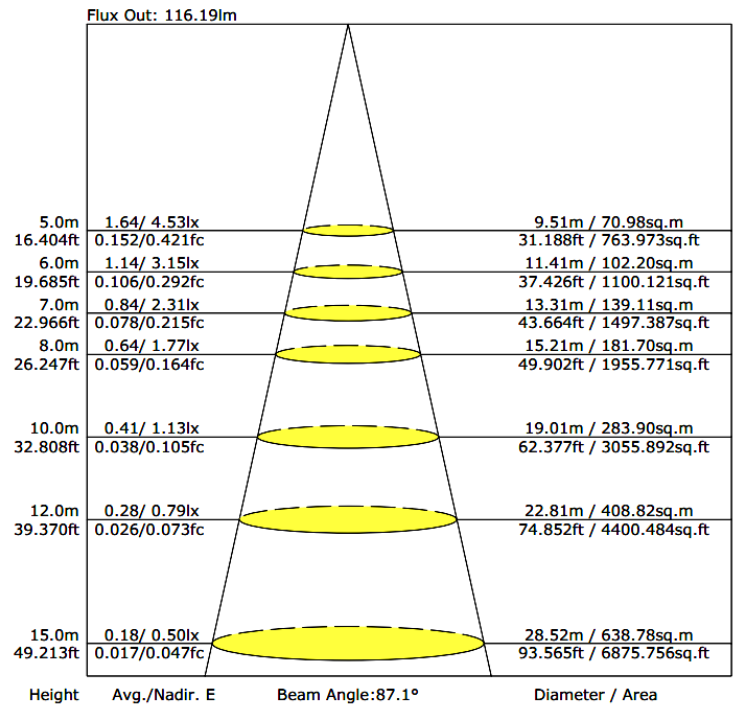

CRE-10-30K-BR
CRE-10-40K-BR
CRE-10-50K-BR

CRE-10-30K-SIL
CRE-10-40K-SIL
CRE-10-50K-SIL

DIMENSIONS:

20"(L) x 5.4"(W) x 3.7"(D)

CREST BY WESTGATE LED WALL SCONCES

Ideal for general site lighting, residential houses, doorway.

CREST BY WESTGATE LED WALL SCONCES

PHOTOMETRICS CHART :

Luminous Intensity Distribution Curve

MODEL	WATTS	VOLTAGE	LUMENS	COLOR TEMP
CRE-10-30K-BR	10W(2.5W X 4)	100~277ACV	900LM	3000K
CRE-10-40K-BR	10W(2.5W X 4)	100~277ACV	900LM	4000K
CRE-10-50K-BR	10W(2.5W X 4)	100~277ACV	900LM	5000k
CRE-10-30K-SIL	10W(2.5W X 4)	100~277ACV	900LM	3000K
CRE-10-40K-SIL	10W(2.5W X 4)	100~277ACV	900LM	4000K
CRE-10-50K-SIL	10W(2.5W X 4)	100~277ACV	900LM	5000k

The Average Illuminance Effective Figure

CREST BY WESTGATE LED WALL SCONCES

OPTIONAL TRIMS:

ALL MODELS PROVIDE UP/DOWN LIGHT

CATALOG NO.		TRIM		COLOR TEMPERATURE		FINISH	
		CODE	DESCRIPTION	CODE	DESCRIPTION	CODE	DESCRIPTION
CRE	10W (900LM)	01	Lunette	30K	3000K	BR	Bronze
CRE-HL20	20W (1800LM)	02	Aperture	40K	4000K	SIL	Silver
		03	Grasp	50K	5000K		
		04	Curve				
		05	Pen				
		06	Still				
		07	Passage				
		08	Crush				
		10	Burrow				