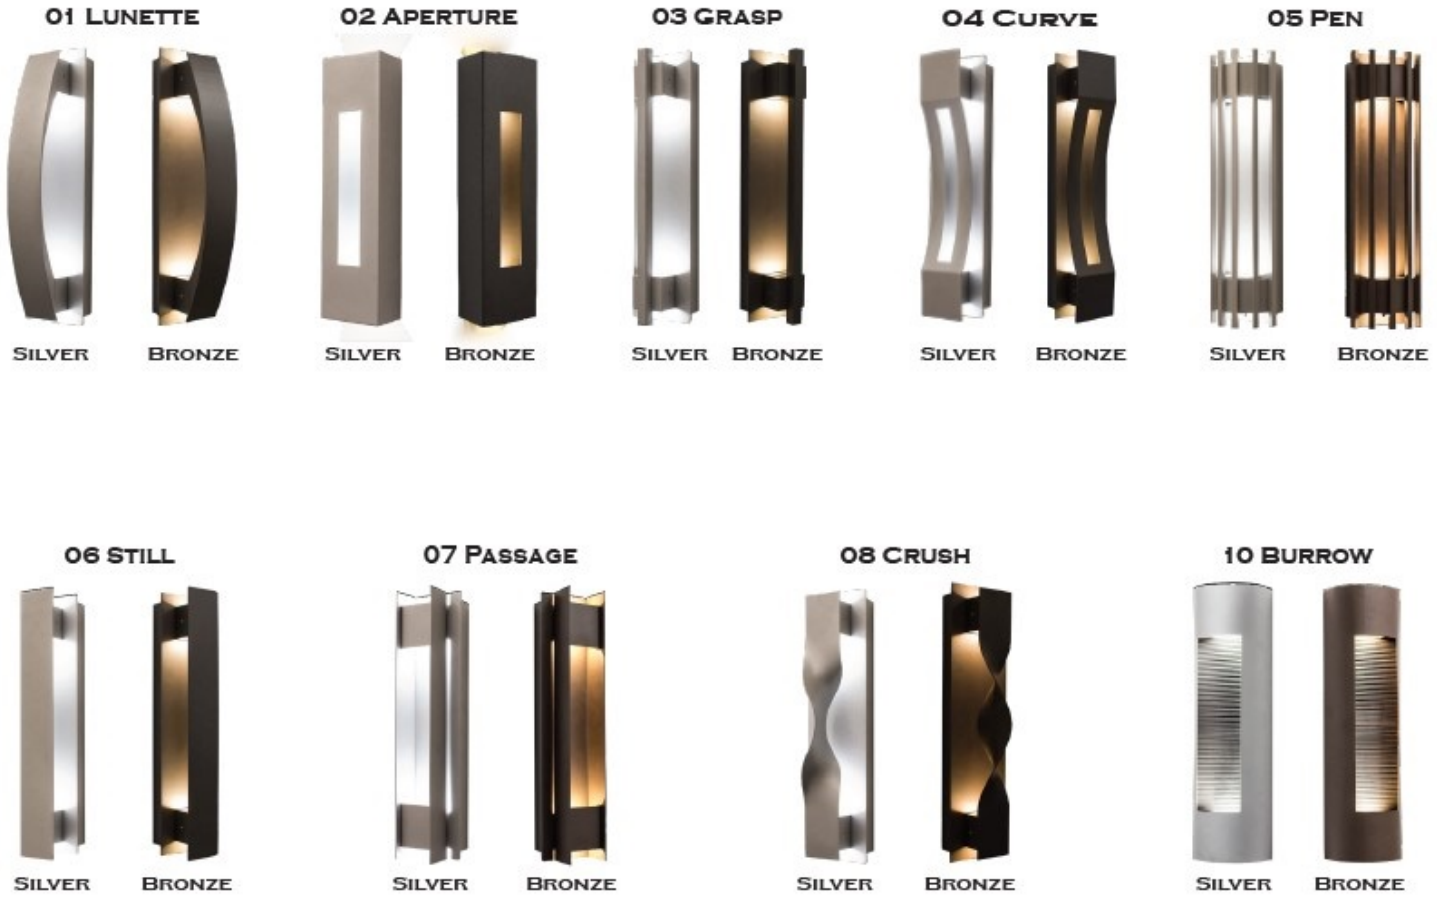

CRE-10-30K-BR
CRE-10-40K-BR
CRE-10-50K-BR

CRE-10-30K-SIL
CRE-10-40K-SIL
CRE-10-50K-SIL

DIMENSIONS:

20"(L) x 5.4"(W) x 3.7"(D)

CREST BY WESTGATE LED WALL SCONCES

Ideal for general site lighting, residential houses, doorway.

CREST BY WESTGATE LED WALL SCONCES

PHOTOMETRICS CHART :

Luminous Intensity Distribution Curve

MODEL	WATTS	VOLTAGE	LUMENS	COLOR TEMP
CRE-10-30K-BR	10W(2.5W X 4)	100~277ACV	900LM	3000K
CRE-10-40K-BR	10W(2.5W X 4)	100~277ACV	900LM	4000K
CRE-10-50K-BR	10W(2.5W X 4)	100~277ACV	900LM	5000k
CRE-10-30K-SIL	10W(2.5W X 4)	100~277ACV	900LM	3000K
CRE-10-40K-SIL	10W(2.5W X 4)	100~277ACV	900LM	4000K
CRE-10-50K-SIL	10W(2.5W X 4)	100~277ACV	900LM	5000k

The Average Illuminance Effective Figure

CREST BY WESTGATE LED WALL SCONCES

OPTIONAL TRIMS:

ALL MODELS PROVIDE UP/DOWN LIGHT

CATALOG NO.		TRIM		COLOR TEMPERATURE		FINISH	
		CODE	DESCRIPTION	CODE	DESCRIPTION	CODE	DESCRIPTION
CRE	10W (900LM)	01	Lunette	30K	3000K	BR	Bronze
CRE-HL20	20W (1800LM)	02	Aperture	40K	4000K	SIL	Silver
		03	Grasp	50K	5000K		
		04	Curve				
		05	Pen				
		06	Still				
		07	Passage				
		08	Crush				
		10	Burrow				