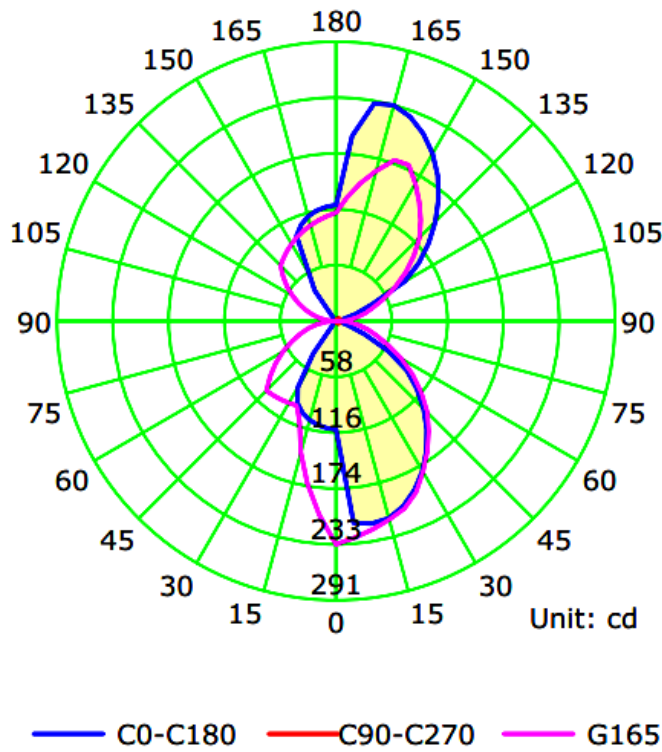

CRE-10-30K-BR
CRE-10-40K-BR
CRE-10-50K-BR

CRE-10-30K-SIL
CRE-10-40K-SIL
CRE-10-50K-SIL

DIMENSIONS:

20"(L) x 5.4"(W) x 3.7"(D)

CREST BY WESTGATE LED WALL SCONCES

Ideal for general site lighting, residential houses, doorway.

CERTIFICATIONS:

MODEL	WATTS	VOLTAGE	LUMENS	COLOR TEMP
CRE-10-30K-BR	10W(2.5W X 4)	100~277ACV	900LM	3000K
CRE-10-40K-BR	10W(2.5W X 4)	100~277ACV	900LM	4000K
CRE-10-50K-BR	10W(2.5W X 4)	100~277ACV	900LM	5000k
CRE-10-30K-SIL	10W(2.5W X 4)	100~277ACV	900LM	3000K
CRE-10-40K-SIL	10W(2.5W X 4)	100~277ACV	900LM	4000K
CRE-10-50K-SIL	10W(2.5W X 4)	100~277ACV	900LM	5000k

LIGHTING SPECIFICATIONS:

- LED: Lumileds LEDs
- Total lumens: 900LM
- Color temperature: 3000K/4000k/5000k
- Color rendering index: >70

WARRANTY: 7 years

CRE-10-30K-BR **CRE-10-30K-SIL**
CRE-10-40K-BR **CRE-10-40K-SIL**
CRE-10-50K-BR **CRE-10-50K-SIL**

CREST BY WESTGATE LED WALL SCONCES

PHOTOMETRICS CHART :

Luminous Intensity Distribution Curve

MODEL	WATTS	VOLTAGE	LUMENS	COLOR TEMP
CRE-10-30K-BR	10W(2.5W X 4)	100~277ACV	900LM	3000K
CRE-10-40K-BR	10W(2.5W X 4)	100~277ACV	900LM	4000K
CRE-10-50K-BR	10W(2.5W X 4)	100~277ACV	900LM	5000k
CRE-10-30K-SIL	10W(2.5W X 4)	100~277ACV	900LM	3000K
CRE-10-40K-SIL	10W(2.5W X 4)	100~277ACV	900LM	4000K
CRE-10-50K-SIL	10W(2.5W X 4)	100~277ACV	900LM	5000k