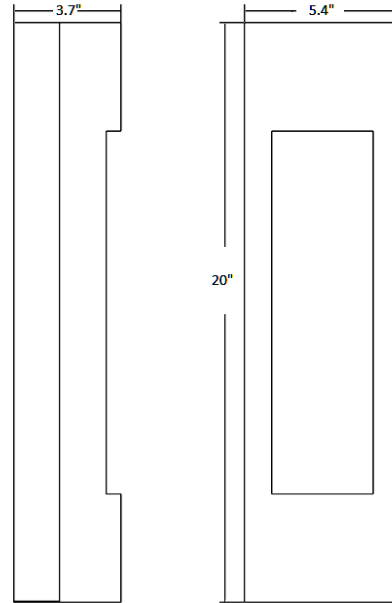

CRE-10-30K-BR
CRE-10-40K-BR
CRE-10-50K-BR

CRE-10-30K-SIL
CRE-10-40K-SIL
CRE-10-50K-SIL

DIMENSIONS:

20"(L) x 5.4"(W) x 3.7"(D)

CREST BY WESTGATE LED WALL SCONCES

Ideal for general site lighting, residential houses, doorway.

ELECTRICAL SPECIFICATIONS:

- Voltage: 100~277ACV
- Wattage: 10W(2.5W X 4)
- Power Factor: 0.95
- Efficacy: 90LM/W

HOUSING SPECIFICATIONS:

- Patent-Pending design with separate light engine (base) and interchangeable designer trims expand the series to multiple color temperatures and models.
- Series can be stocked as separate engines and trims to offer a versatile collection at the store level
- Die-cast Aluminum weatherproof housing, steel backplate, Aluminum Trim (Dark Bronze or Silver)
- Operating temperature: -40°F to 107°F
- Lifespan: 50,000 hr.
- IP Rating: IP65, Suitable for wet locations

CREST BY WESTGATE LED WALL SCONCES

PHOTOMETRICS CHART :

Luminous Intensity Distribution Curve

MODEL	WATTS	VOLTAGE	LUMENS	COLOR TEMP
CRE-10-30K-BR	10W(2.5W X 4)	100~277ACV	900LM	3000K
CRE-10-40K-BR	10W(2.5W X 4)	100~277ACV	900LM	4000K
CRE-10-50K-BR	10W(2.5W X 4)	100~277ACV	900LM	5000k
CRE-10-30K-SIL	10W(2.5W X 4)	100~277ACV	900LM	3000K
CRE-10-40K-SIL	10W(2.5W X 4)	100~277ACV	900LM	4000K
CRE-10-50K-SIL	10W(2.5W X 4)	100~277ACV	900LM	5000k

The Average Illuminance Effective Figure

CREST BY WESTGATE LED WALL SCONCES

OPTIONAL TRIMS:

ALL MODELS PROVIDE UP/DOWN LIGHT

CATALOG NO.		TRIM		COLOR TEMPERATURE		FINISH	
		CODE	DESCRIPTION	CODE	DESCRIPTION	CODE	DESCRIPTION
CRE	10W (900LM)	01	Lunette	30K	3000K	BR	Bronze
CRE-HL20	20W (1800LM)	02	Aperture	40K	4000K	SIL	Silver
		03	Grasp	50K	5000K		
		04	Curve				
		05	Pen				
		06	Still				
		07	Passage				
		08	Crush				
		10	Burrow				