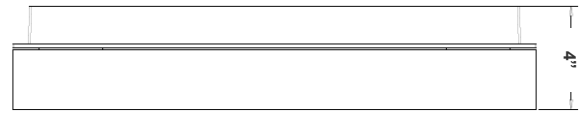

20"(H) x 5"(W) x 4"(D)

This fixture is ideal for general site lighting, residential houses, and doorways.

Features

- Die-cast Aluminum weatherproof housing, steel backplate, Aluminum Trim (Dark Bronze or Silver)
- 7-Year Warranty
- Lifespan: 70,000 hr.