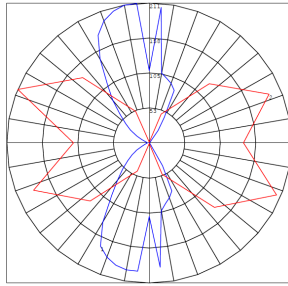

Phone: (877) 805-2252 | Fax: (877) 805-2252
www.westgatemfg.com

Photometrics: CRE-MP-07-SIL

BUG Rating: B0-U3-G0

20W 5000K, Area 20'x 24' Mounting Height: 5'

Other Views:

Side View

Front View

Base View