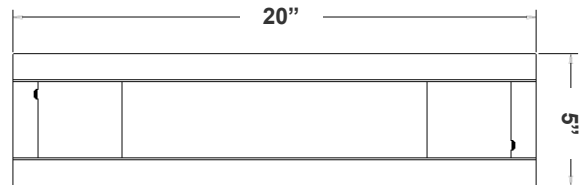

20"(H) x 5"(W) x 4"(D)

This fixture is ideal for general site lighting, residential houses, and doorways.

Features

- Die-cast Aluminum weatherproof housing, steel backplate, Aluminum Trim (Dark Bronze or Silver)
- 7-Year Warranty
- Lifespan: 70,000 hr.