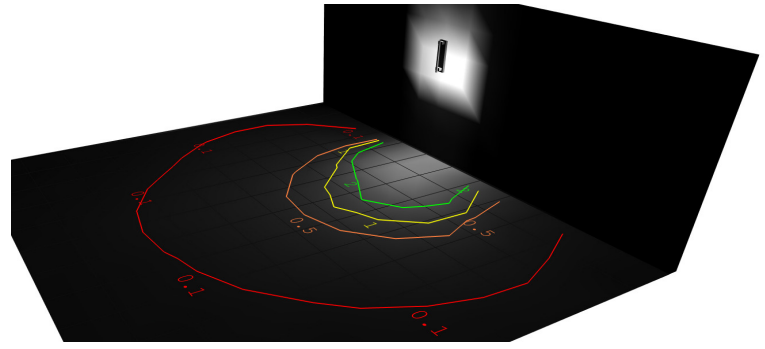

Phone: (877) 805-2252 | Fax: (877) 805-2252
www.westgatemfg.com

Photometrics: CRE-MP-07-SIL

BUG Rating: B0-U3-G0

20W 5000K, Area 20'x 24' Mounting Height: 5'

Other Views:

Side View

Front View

Base View