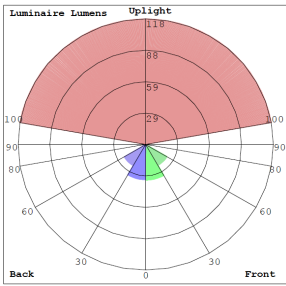

Lighting:

- Multi-Power (the switch is inside fixture)
- Dimming: 0-10V Dimming
- Total lumens: 1800LM Max.
- Color temperature: 3000K/4000K/5000K
- Color rendering index: >90
- Beam Angle: 30°
- Lifespan: 70,000 hr.

Phone: (877) 805-2252 | Fax: (877) 805-2252
www.westgatemfg.com

Photometrics: CRE-MP-07-SIL

BUG Rating: B0-U3-G0

20W 5000K, Area 20'x 24' Mounting Height: 5'

Other Views:

Side View

Front View

Base View