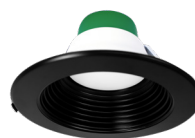

CRLE10-TRM-BK