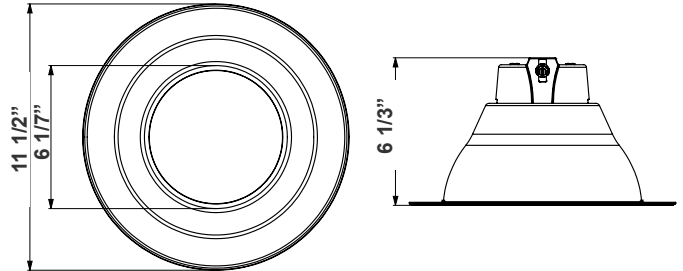

Type: _____

LED DOWNLIGHTS (SMOOTH TRIM) - 10" ROUND Ideal for New As Well As Old Residential And Commercial Constructions.

11 1/2"(W) x 6 1/3"(H)

Features

- 10" Smooth Recessed Trim
- Multi CCT (Selectable Switch on the Back of the driver)
- Isolated Driver for Improved Thermal Management
- 5-Year Warranty
- Spun Aluminum with White Powder Coat Finish

Technical Specifications

Electrical:

- Voltage: 120-277V AC
- Output Voltage: 36VDC
- Power Factor: >0.90
- Wattage: 20W/25W/32W
- Efficacy: 100 LPW
- Total Harmonic Distortion: ≤15 %

Mechanical:

- 2FT Flex Whip With Push-in Connector
- 16" Earthquake Safety Cable Incl.
- Mounting Options: Recessed
- Temperature Rating: Designed To Operate in Temperatures 113°F
- No IC-Rated
- Suitable For Damp Locations
- 5-Year Warranty