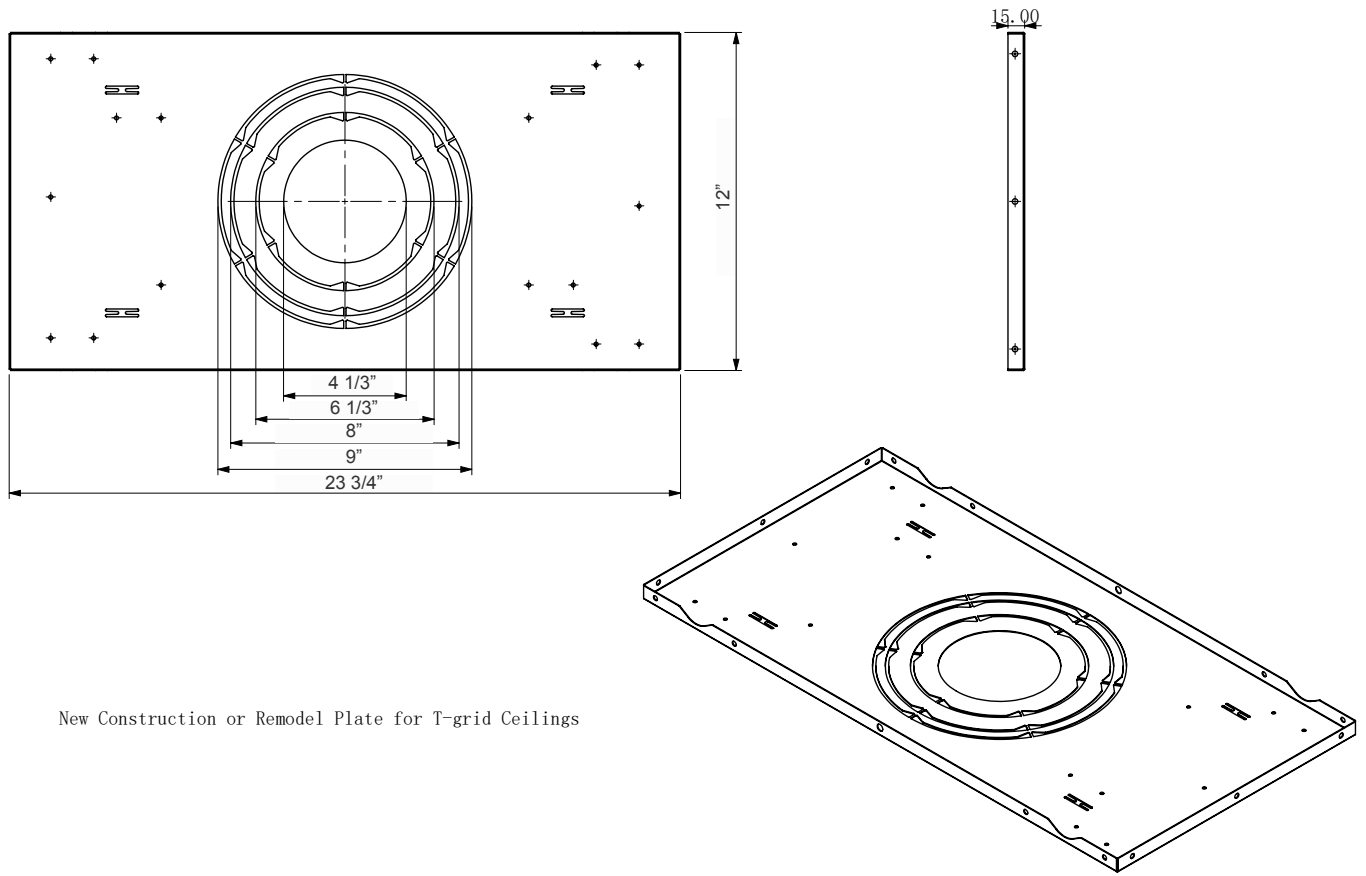

ACCESSORIES:

CRLE-RI-TBAR-UNV

CRLE10-TRM-BK

CRLE10-TRM-BN

CRLE-RI-TBAR-UNV:

New Construction or Remodel Plate for T-grid Ceilings