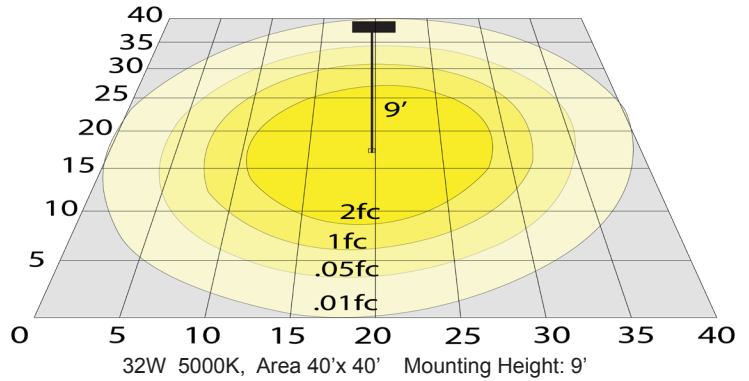

Other Models:

• 12W | 1200LM | CRLE4-5-12W-MCTP-WH • 18W | 1800LM | CRLE6-7-18W-MCTP-WH • 22W | 2200LM | CRLE8-10-22W-MCTP-WH

Photometrics: CRLE10-20-32W-MCTP-WH

BUG Rating: B1-U1-G0

Other Views:

Side View

Front View

Back View

Performance Table: CRLE10-20-32W-MCTP-WH

MODEL NO.	Wattage	Voltage	Lumens	Color Temp.	BUG Rating	LPW
CRLE10-20-32W-MCTP-WH	20W 25W 32W	120-277V	2000LM 2500LM 3200LM	3000K 4000K 5000K	B1-U1-G0	100