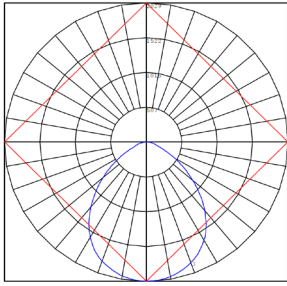

Other Models:

• 12W | 1200LM | CRLE4-5-12W-MCTP-WH • 18W | 1800LM | CRLE6-7-18W-MCTP-WH • 22W | 2200LM | CRLE8-10-22W-MCTP-WH

Photometrics: CRLE10-20-32W-MCTP-WH

BUG Rating: B1-U1-G0

Other Views:

Side View