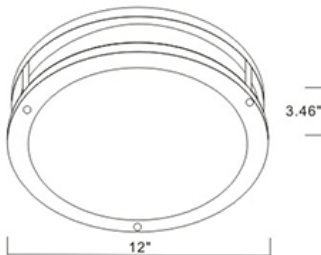

ADJUSTABLE
LIGHT COLOR

4000K
COOL WHITE

3500K
BRIGHT
WARM WHITE

3000K
SOFT
WARM WHITE

Specification:

Input Line Voltage:	120VAC
Input Power:	15W
Input Line Frequency:	60Hz
Lamp Life (Rated):	50,000hrs
Minimum Starting Temp:	-20°C/-4°F
Maximum Operating Temp:	40°C/104°F
Adjustable CCT:	3000K/3500K/4000K
CRI:	>90
Lumens:	1050
CBCP:	285
Dimmable:	Standard Triac Dimmer