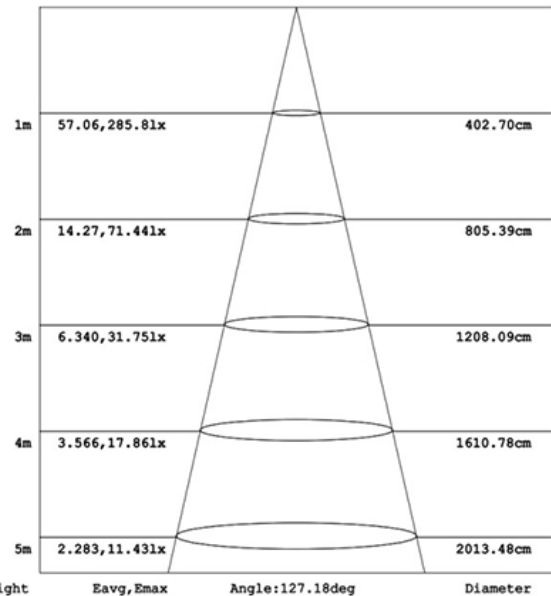

ADJUSTABLE
LIGHT COLOR

4000K
COOL WHITE

3500K
BRIGHT
WARM WHITE

3000K
SOFT
WARM WHITE

Specification:

Input Line Voltage:	120VAC
Input Power:	15W
Input Line Frequency:	60Hz
Lamp Life (Rated):	50,000hrs
Minimum Starting Temp:	-20°C/-4°F
Maximum Operating Temp:	40°C/104°F
Adjustable CCT:	3000K/3500K/4000K
CRI:	>90
Lumens:	1050
CBCP:	285
Dimmable:	Standard Triac Dimmer