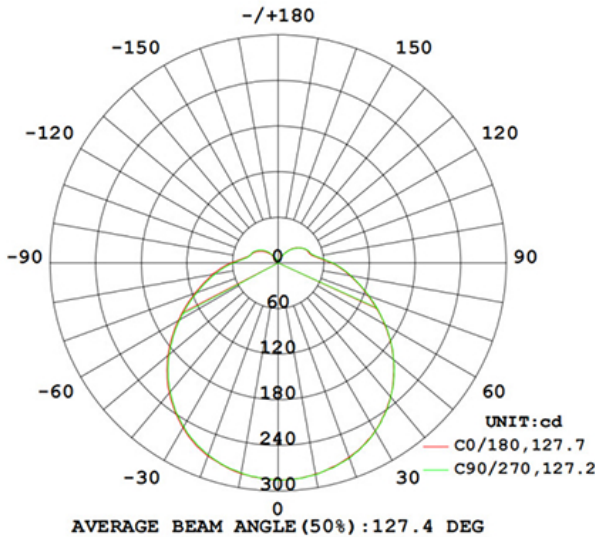

ADJUSTABLE
LIGHT COLOR

4000K
COOL WHITE

3500K
BRIGHT
WARM WHITE

3000K
SOFT
WARM WHITE

Specification:

Input Line Voltage:	120VAC
Input Power:	15W
Input Line Frequency:	60Hz
Lamp Life (Rated):	50,000hrs
Minimum Starting Temp:	-20°C/-4°F
Maximum Operating Temp:	40°C/104°F
Adjustable CCT:	3000K/3500K/4000K
CRI:	>90
Lumens:	1050
CBCP:	285
Dimmable:	Standard Triac Dimmer