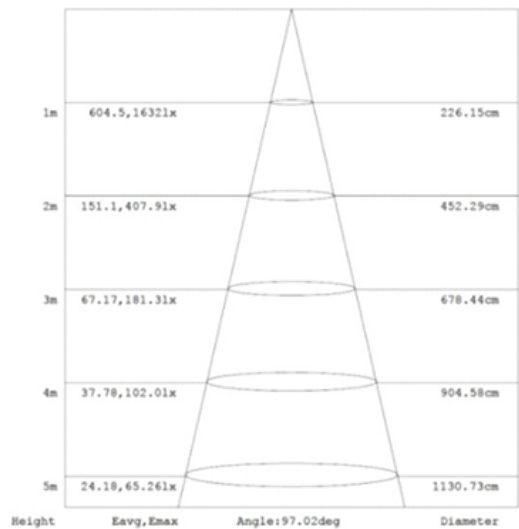

Note: The Curves indicate the illuminated area and the average illumination when the luminaire is at different distance.