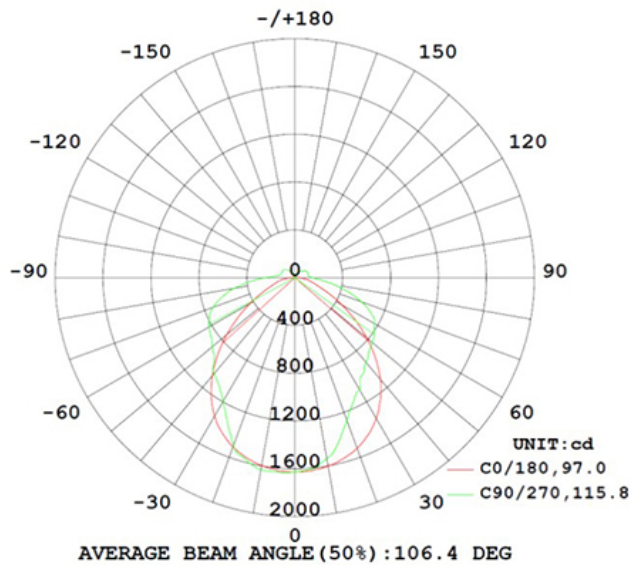

Note: The Curves indicate the illuminated area and the average illumination when the luminaire is at different distance.