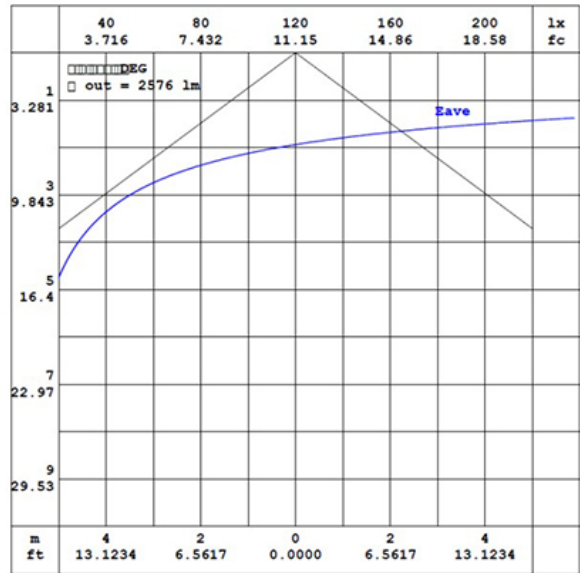

Accessories: (sold separately)

Battery Backup

Motion Sensor

Note: The Curves indicate the illuminated area and the average illumination when the luminaire is at different distance.