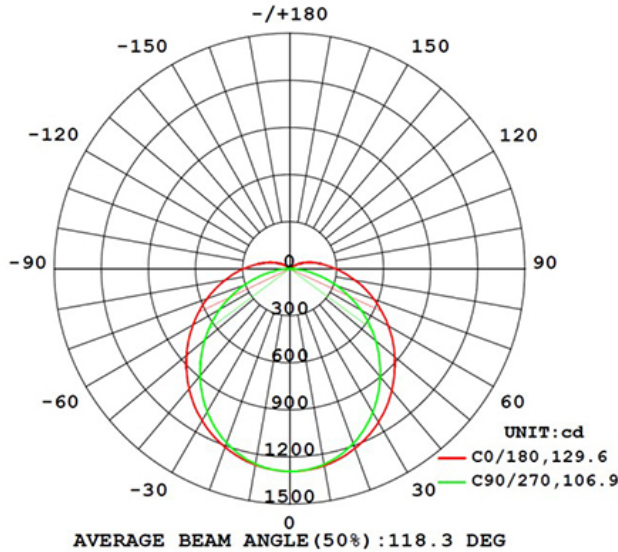

Accessories: (sold separately)

Battery Backup

Motion Sensor

Note: The Curves indicate the illuminated area and the average illumination when the luminaire is at different distance.