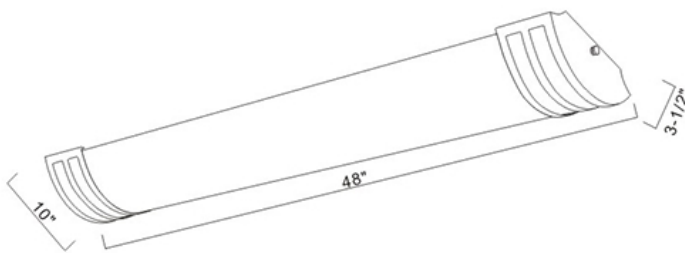

Note: The Curves indicate the illuminated area and the average illumination when the luminaire is at different distance.

WARRANTY

5-YEAR *

Model:#	Description	wattage	lumens
C48SAT/NS-LED	4 Feet LED Cloud Puff Fixture Warm White	35W	2800
C48SAT/NS-LED/940	4 Feet LED Cloud Puff Fixture Cool White	35W	2800