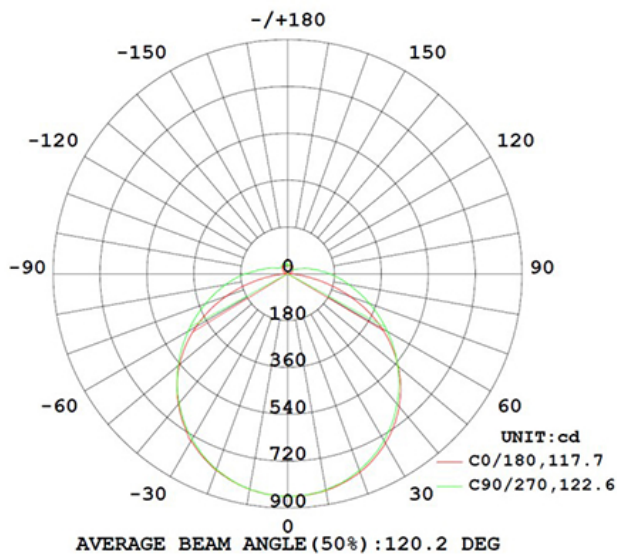

Specification:

Input Line Voltage:	120VAC
Input Power:	35W
Input Line Frequency:	50/60Hz
Lamp Life (Rated):	50,000hrs
Minimum Starting Temp:	-20°C/-4°F
Maximum Operating Temp:	40°C/104°F
CCT:	3000K / 4000K
CRI:	≥90
Lumens:	2800
CBCP:	856