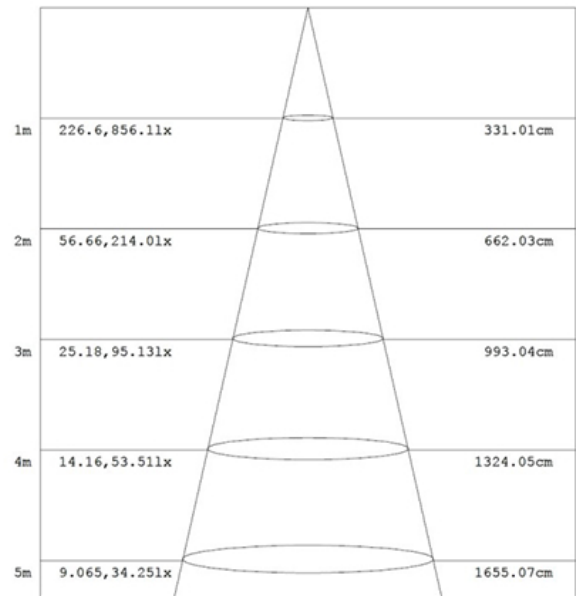

Specification:

Input Line Voltage:	120VAC
Input Power:	35W
Input Line Frequency:	50/60Hz
Lamp Life (Rated):	50,000hrs
Minimum Starting Temp:	-20°C/-4°F
Maximum Operating Temp:	40°C/104°F
CCT:	3000K / 4000K
CRI:	≥90
Lumens:	2800
CBCP:	856